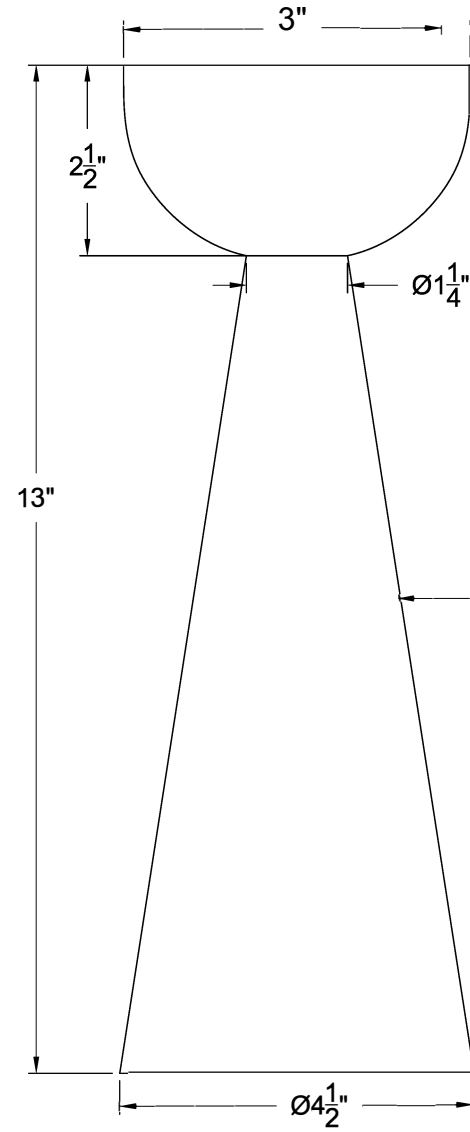

FRONT VIEW

Light brown  
mango wood

FRONT VIEW

Light brown  
mango wood

Item number:  
CAN186

Product name:  
Laurier

Overall dimensions:  
Ø1/2 4"DIA x 10"OAH  
Ø1/2 4"DIA x 13"OAH

**RENWIL**<sup>®</sup>  
EST. 1967