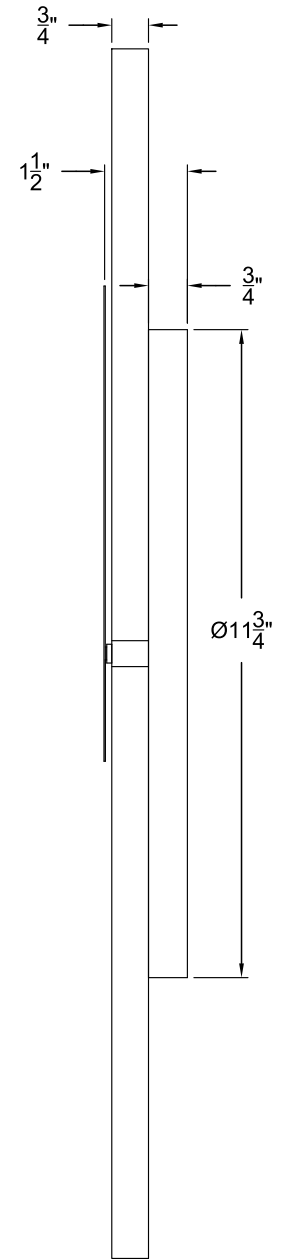

FRONT VIEW

SIDE VIEW

Honed white volakas marble

Item number:
CL259

Product name:
dayton

Overall dimensions:
Ø22"DIA x 1 1/2"D

RENWIL®
EST. 1967