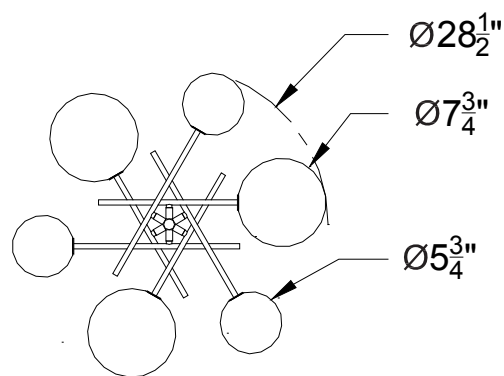

FRONT VIEW

BOTTOM VIEW

Item number:
LPC4315

Product name:
Laylani

Overall dimensions:
Ø28 $\frac{1}{2}$ " × 83 $\frac{1}{4}$ "H

RENWIL
EST. 1967