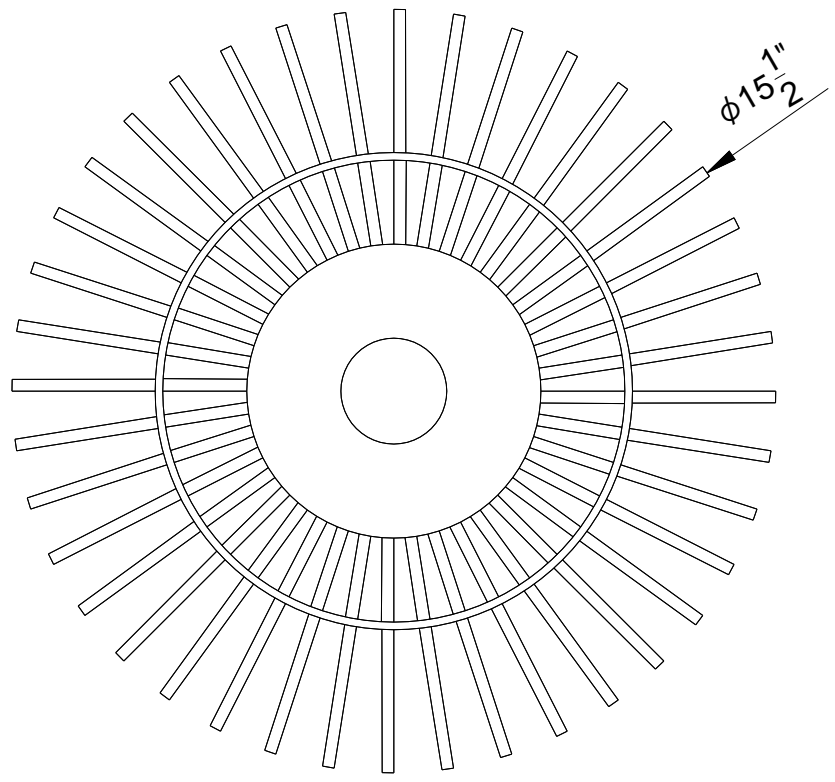

FRONT VIEW

BOTTOM VIEW

Item number: LPC4321	Product name: IVY	Overall dimensions: $\phi 15\frac{1}{2}$ " X 9" H		
-------------------------	----------------------	--	---	---