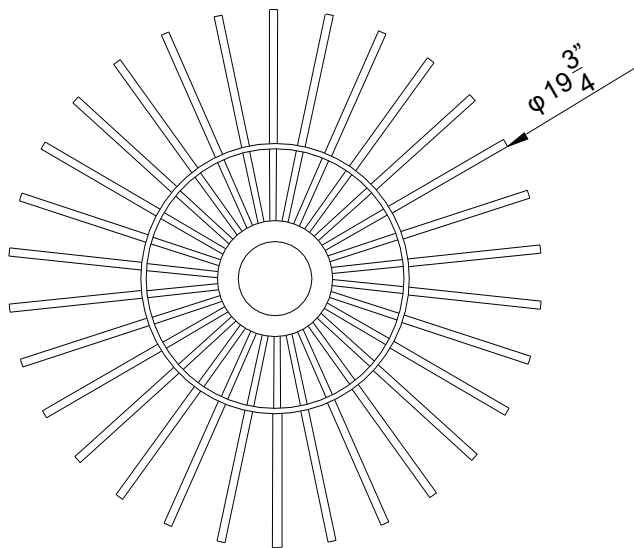

FRONT VIEW

BOTTOM VIEW

Item number:
LPC4324

Product name:
lone

Overall dimensions:
 $\phi 19 \frac{3}{4}$ " x 125 ¹/₂" H

RENWIL[®]
EST. 1967