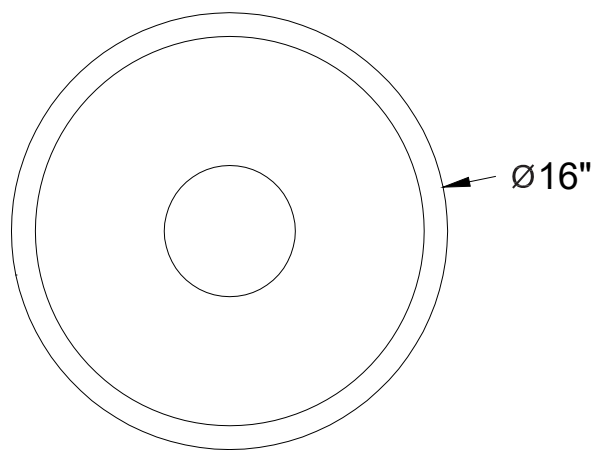

FRONT VIEW

BOTTOM VIEW

Item number:
LPC4331

Product name:
Viola-may

Overall dimensions:
Ø16" × 118 $\frac{1}{2}$ " H

RENWIL
EST. 1967