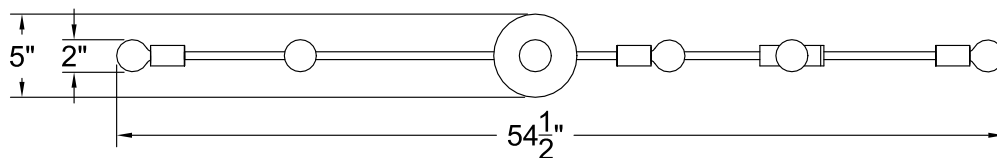

FRONT VIEW

BOTTOM VIEW

Item number:
LPC4368

Product name:
Reegler

Overall dimensions:
54 1/2"W x 86 3/4"H x 5"D

RENWIL[®]
EST. 1967