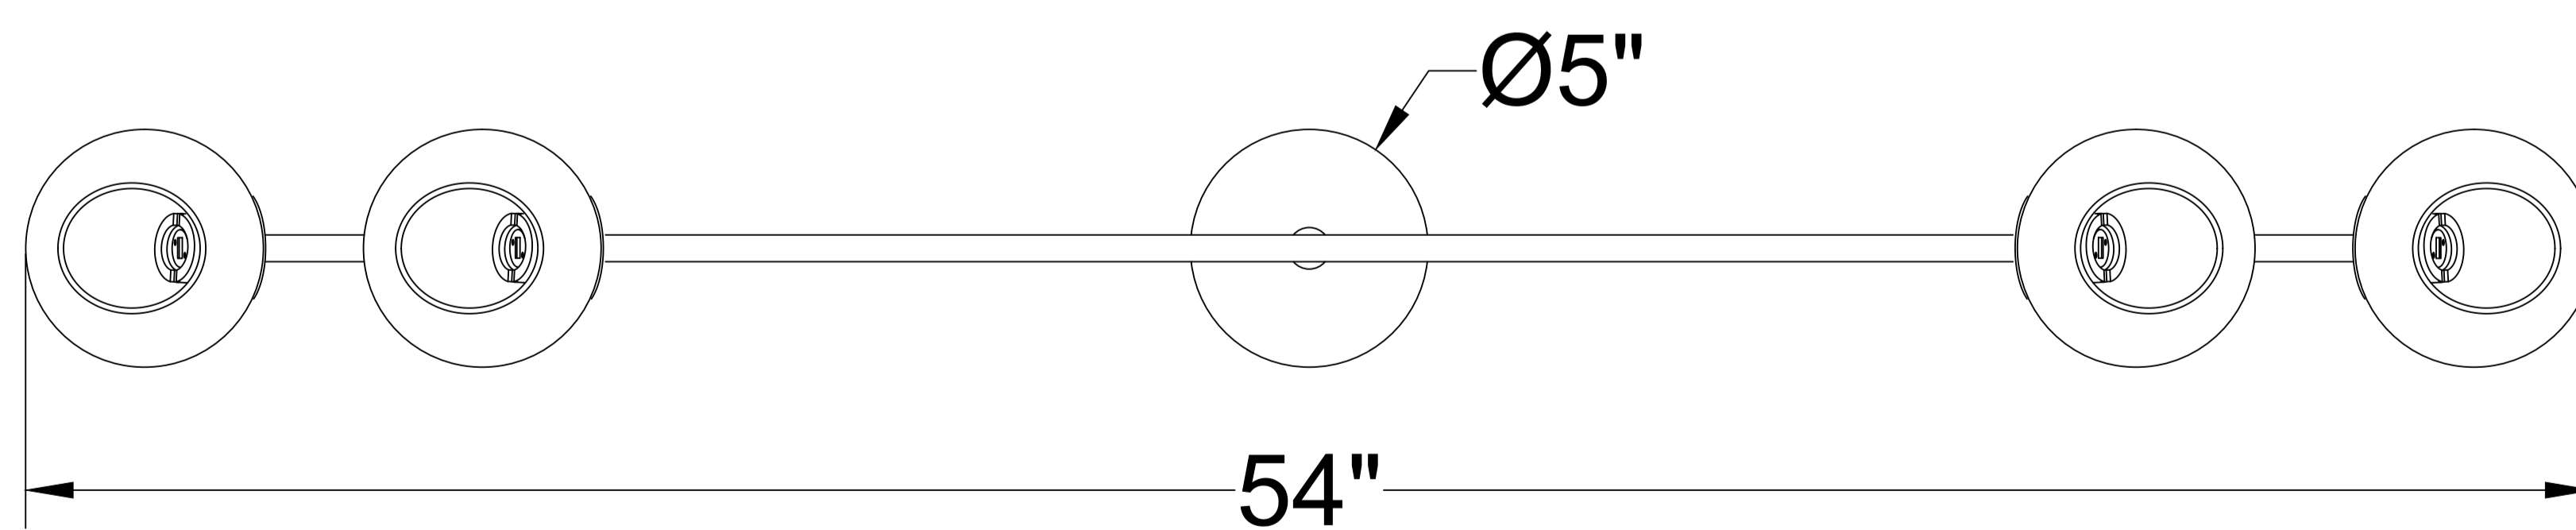

FRONT VIEW

UPWARD VIEW

Item number:
LPC4472

Product name:
Nube

Overall dimensions:
54"L x 5"W x 76 1/2"OAH

RENWIL[®]
EST. 1967