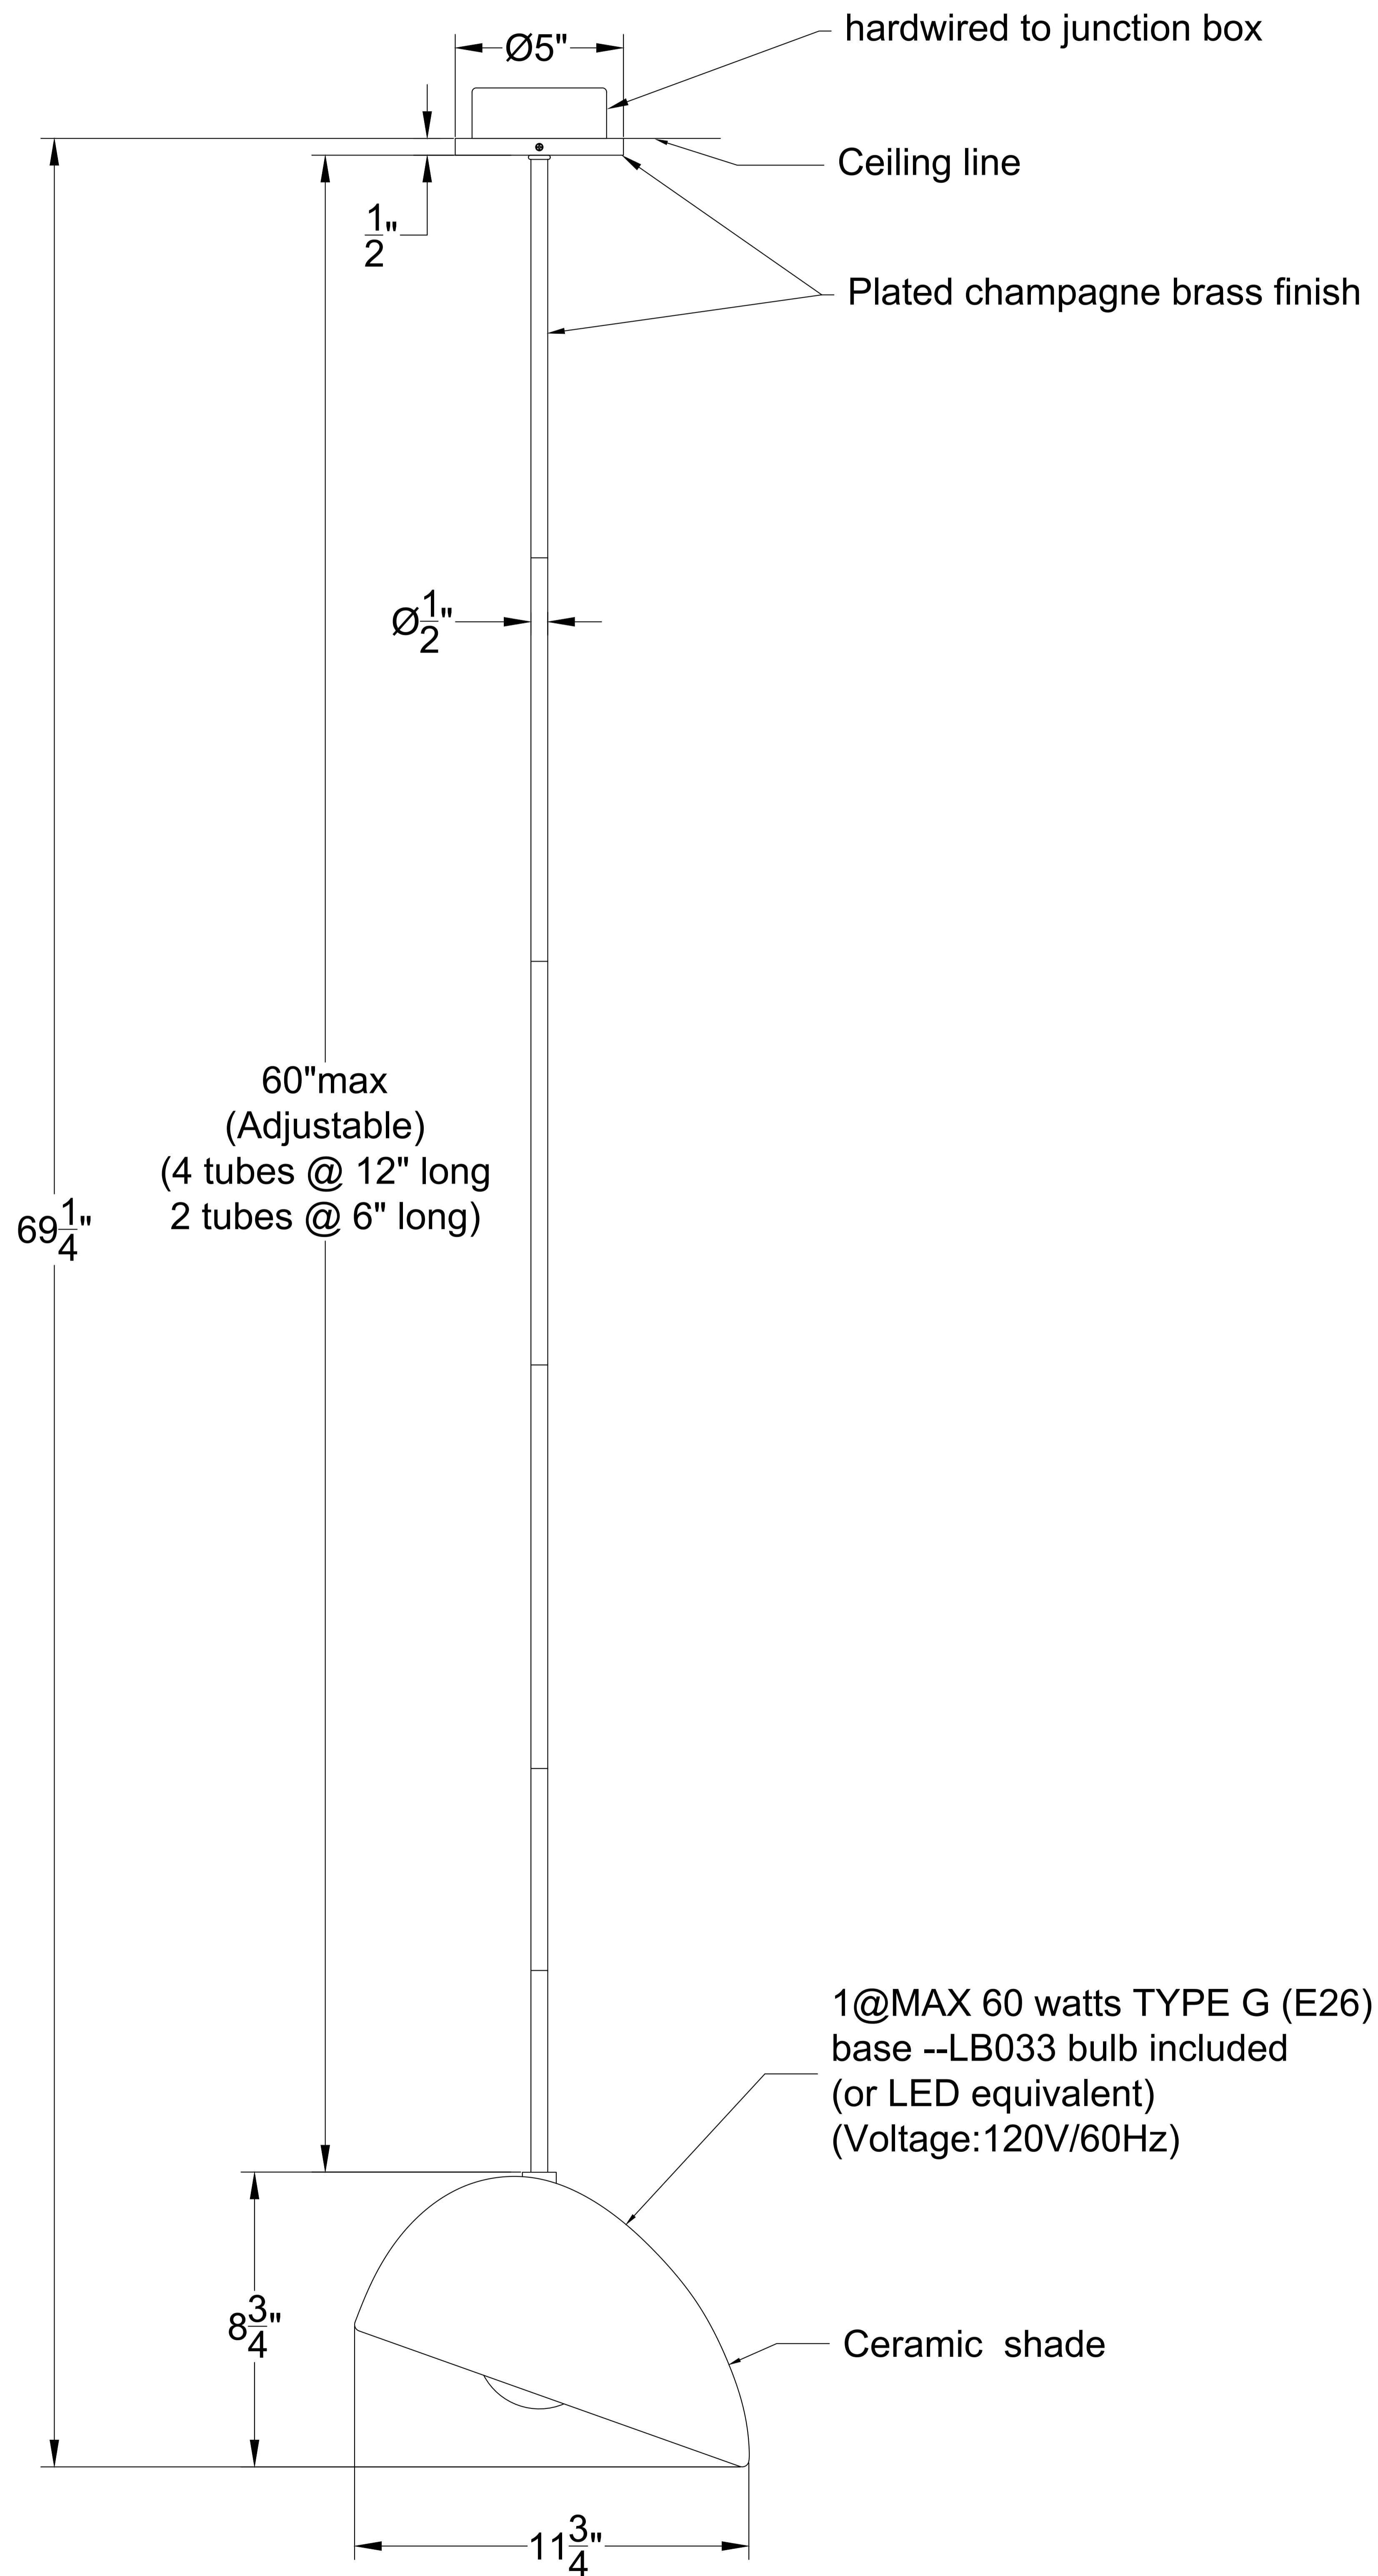

TOP VIEW

FRONT VIEW

Item number:
LPC4477

Product name:
Corio

Overall dimensions:
11 3/4"L x 7"W x 69 1/4"OAH

RENWIL[®]
EST. 1967