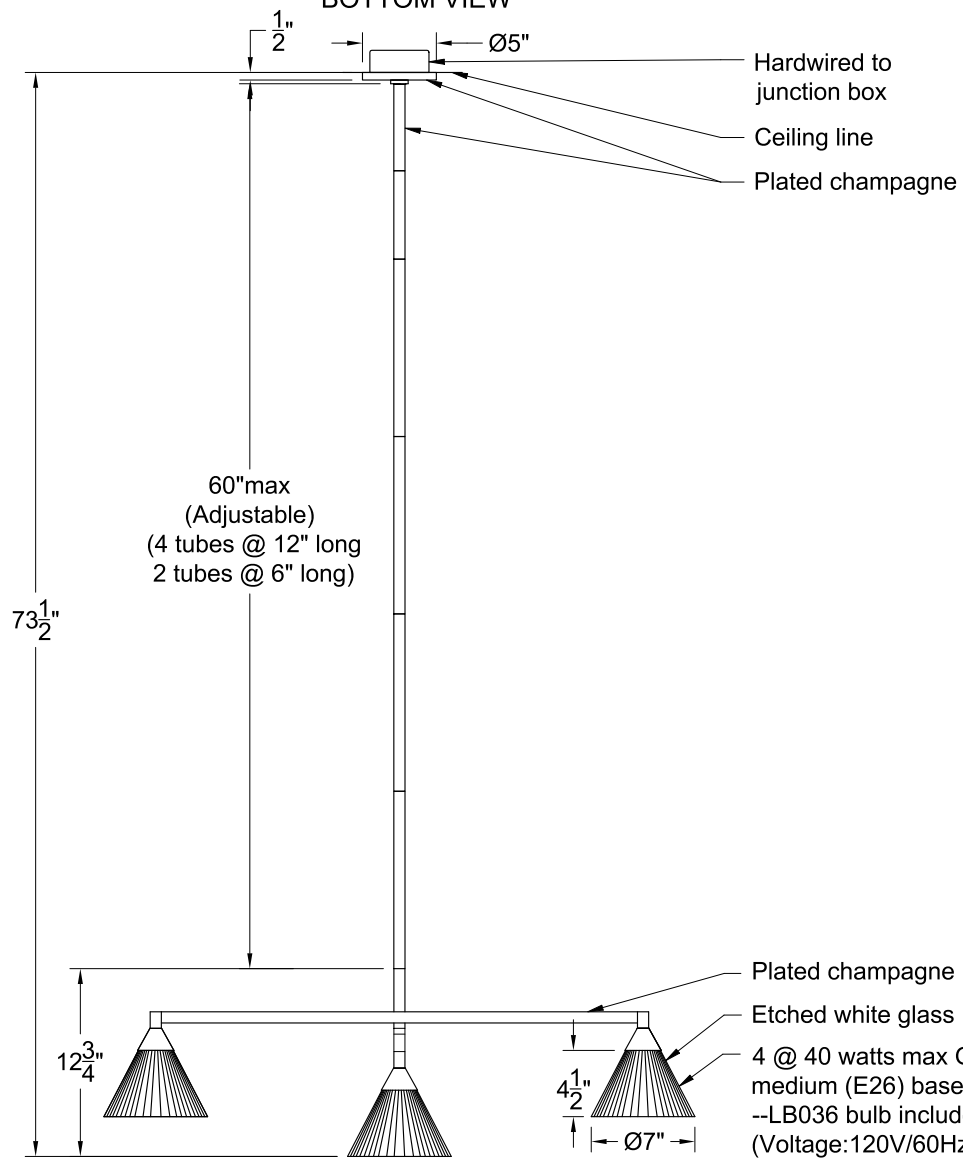

BOTTOM VIEW

FRONT VIEW

Item number:
LPC4481

Product name:
Isola

Overall dimensions:
40"W x 73 1/2"H x 40"D

RENWIL
EST. 1967