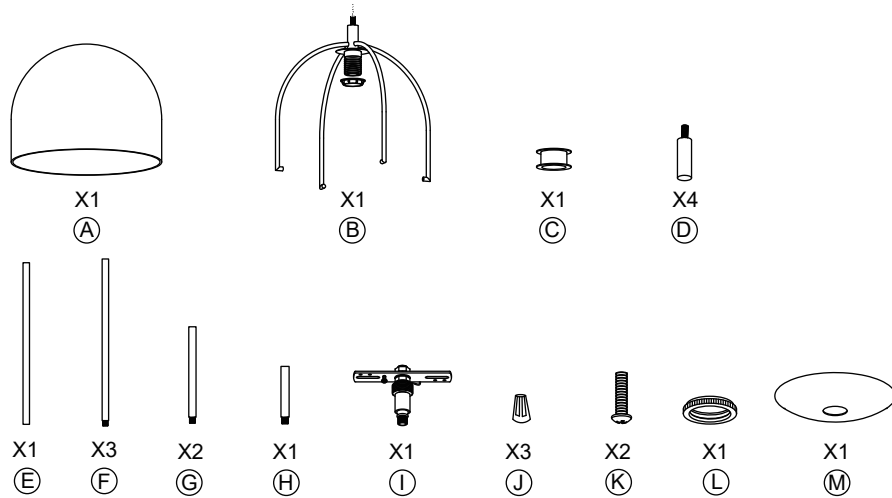

RENWIL[®]
EST. 1967

ALICANTE c  **US**
LPC4490 LISTED

- Risk of fire: Use max 60W incandescent type G bulb with E26 base, or 9W LED type G bulb with E26 base. 120V ~ 60Hz AC only.
- Risque d'incendie: Utiliser une ampoule type G de 60W max. avec culot E26, ou une ampoule DEL type G de 9W avec culot E26. 120V ~ 60 Hz CA seulement.

ENGLISH

- Bulb not included.
- To reduce the risk of fire, electric shock or personal injury:
- A licensed electrician is required for installation;
- Turn off / unplug the light fixture and allow the bulb to cool before replacement;
- Do not look directly at lighted bulb;
- Keep materials that burn easily away from lighted bulb;
- Never exceed maximum wattage indicated as it may cause fire;
- For maintenance, use soft cloth to dust and clean the light fixture. Do not use surface cleaners that could damage the finish.