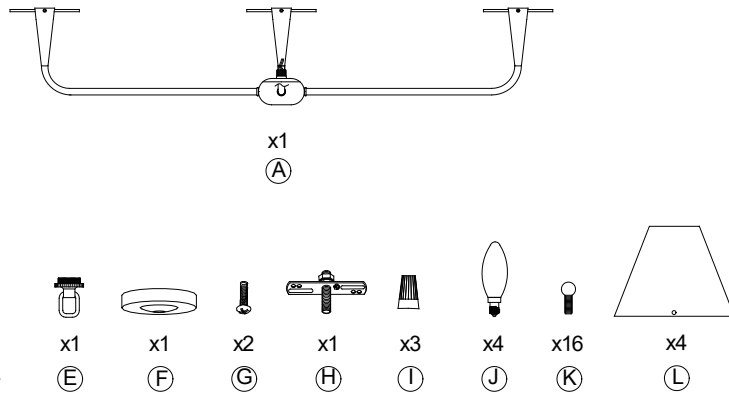

RENWIL[®]
EST. 1967

MAITE C  US
LPC4498 LISTED

- Risk of fire: use max 40w incandescent type B bulb or 5.5w sbled 120v 60Hz AC only.
- Risque d'incendie: utilisé une ampoule type B 40w incandescence max ou 5.5w sbled 120v 60Hz C.A seulement.

ENGLISH

- LED dimmable bulb included.
- To reduce the risk of fire, electric shock or personal injury:
- A licensed electrician is required for installation;
- Turn off / unplug the light fixture and allow the bulb to cool before replacement;
- Do not look directly at lighted bulb;
- Keep materials that burn easily away from lighted bulb;
- Never exceed maximum wattage indicated as it may cause fire;
- For maintenance, use soft cloth to dust and clean the light fixture. Do not use surface cleaners that could damage the finish.