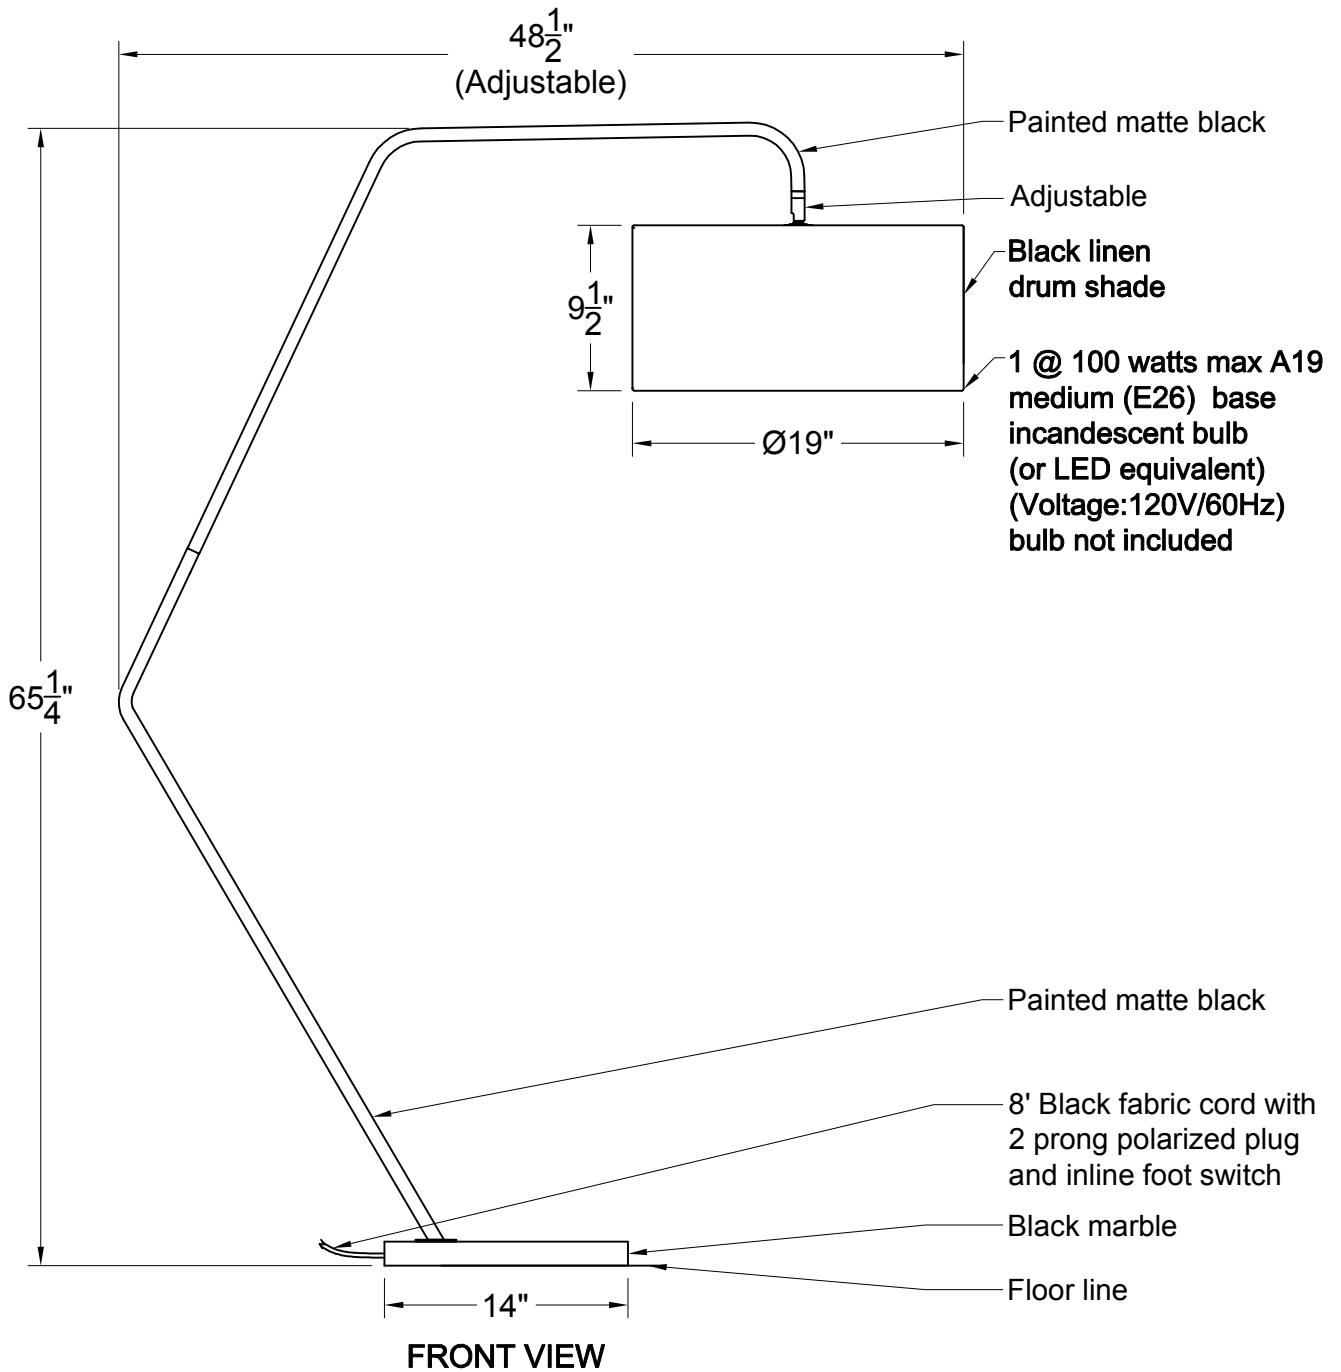

TOP VIEW

Item number:
LPF3118

Product name:
Penelin

Overall dimensions:
48 1/2"W x 65 1/4"H x 19"D

RENWIL
EST. 1967