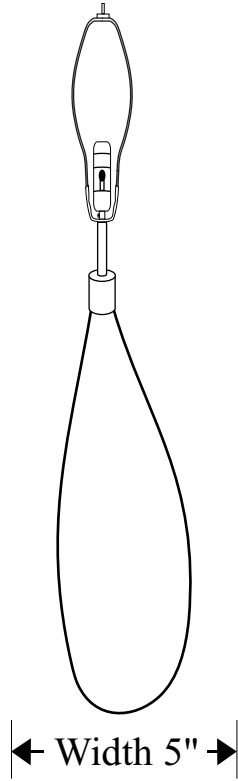

TOP VIEW

SIDE VIEW

OVAL SHADE

FRONT VIEW

Item No.  
LPT1072

Product Name:  
Glass table lamp

Overall dimensions:  
17"W X 10"D X 27"H

**RENWIL**  
EST. 1967