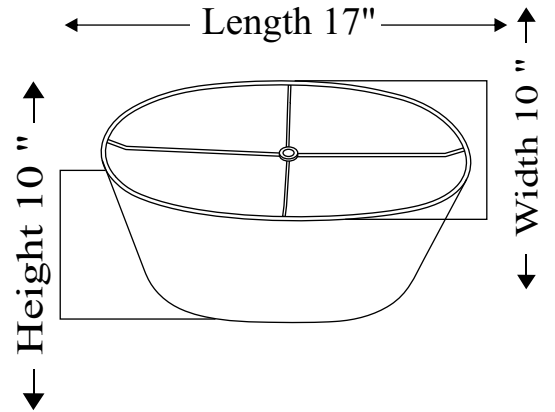

TOP VIEW

SIDE VIEW

OVAL SHADE

FRONT VIEW

Item No.  
LPT1072

Product Name:  
Glass table lamp

Overall dimensions:  
17"W X 10"D X 27"H

**RENWIL**  
EST. 1967