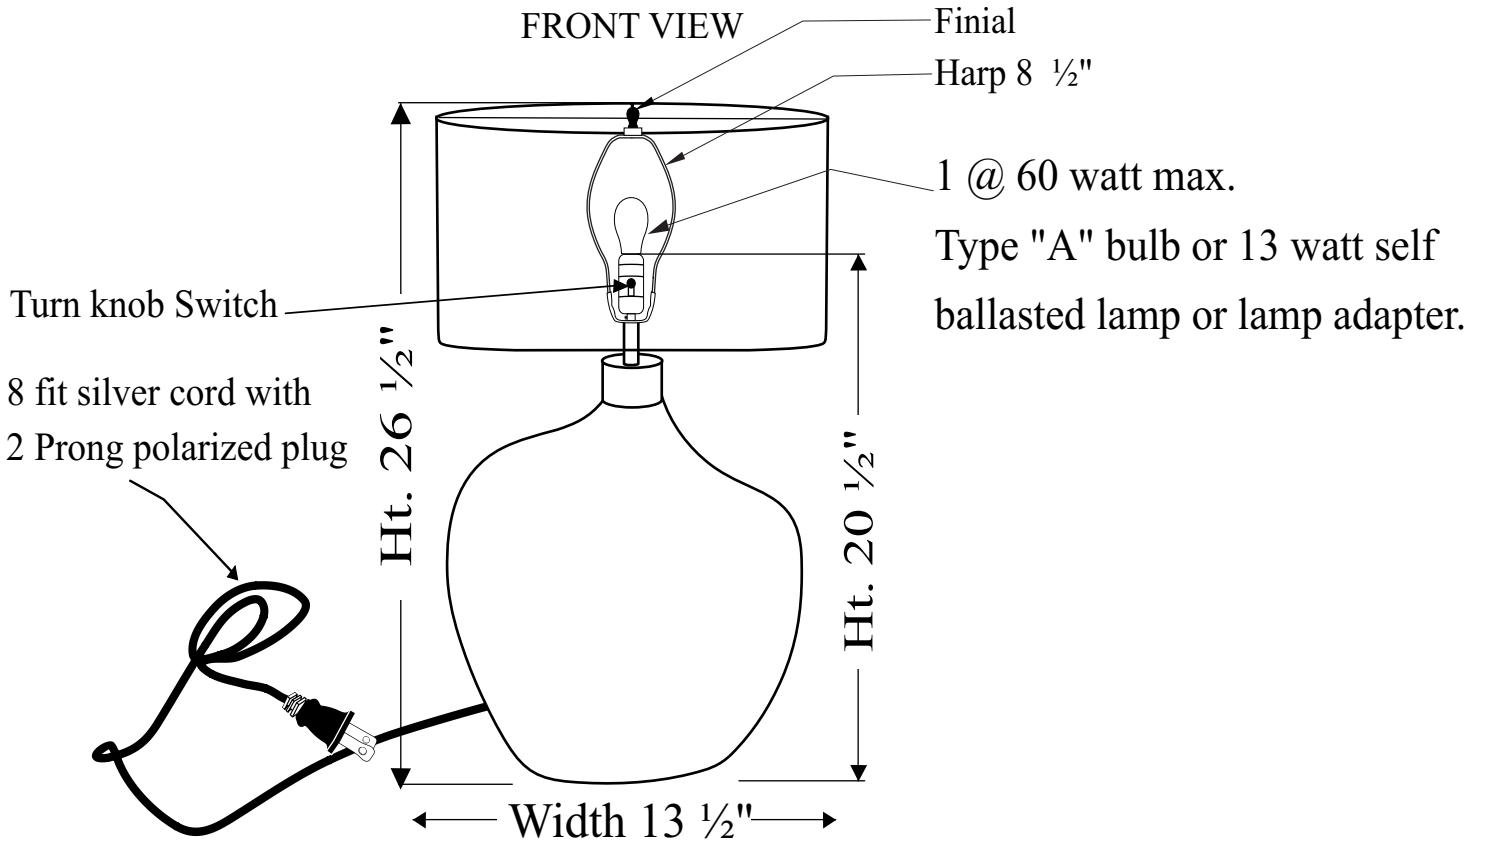

TOP VIEW

SIDE VIEW

OVAL SHADE

FRONT VIEW

Item No.  
LPT1072

Product Name:  
Glass table lamp

Overall dimensions:  
17"W X 10"D X 27"H

**RENWIL**  
EST. 1967