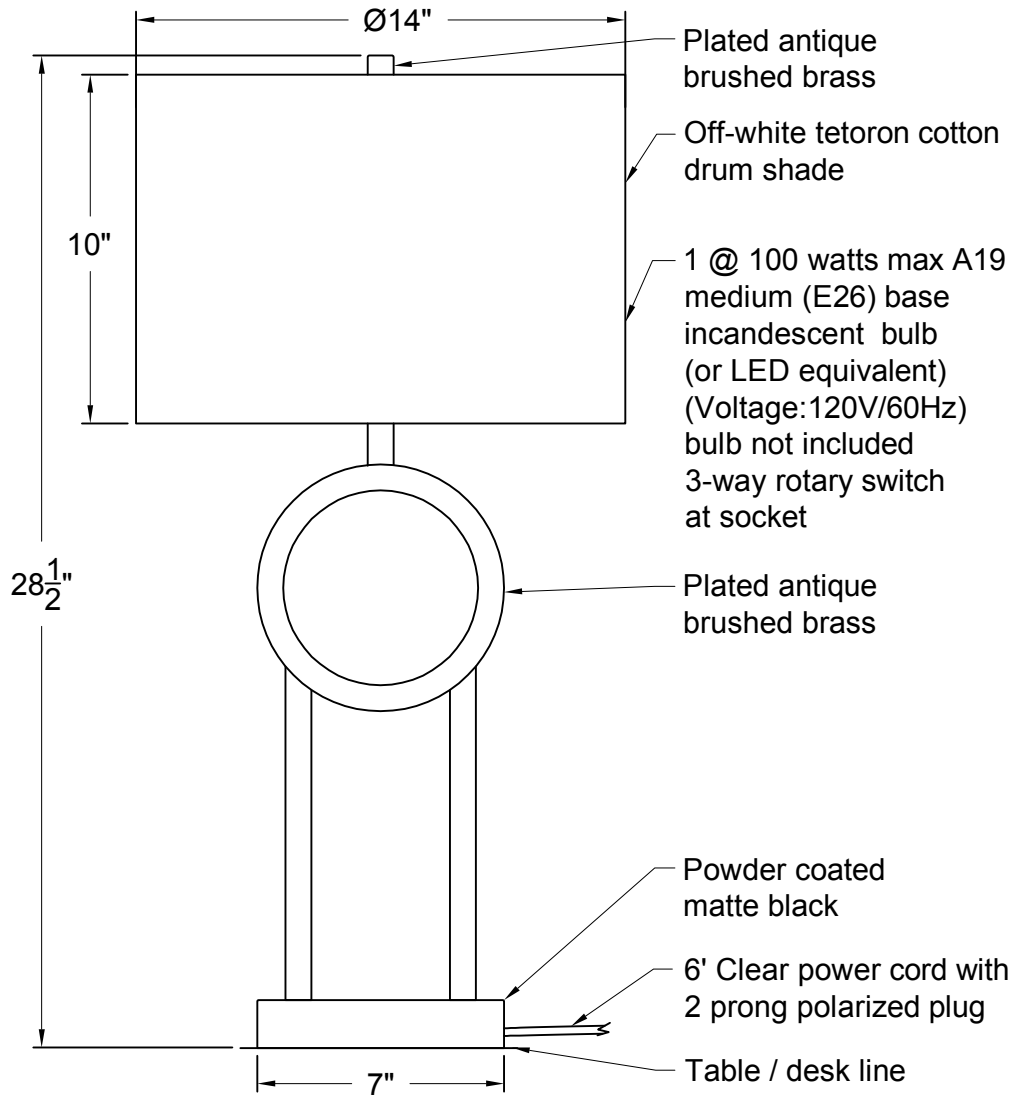

TOP VIEW

FRONT VIEW

Item number:
LPT1139-SET

Product name:
Burlington

Overall dimensions:
Ø14"W x 28 1/2"OAH

RENWIL
EST. 1967