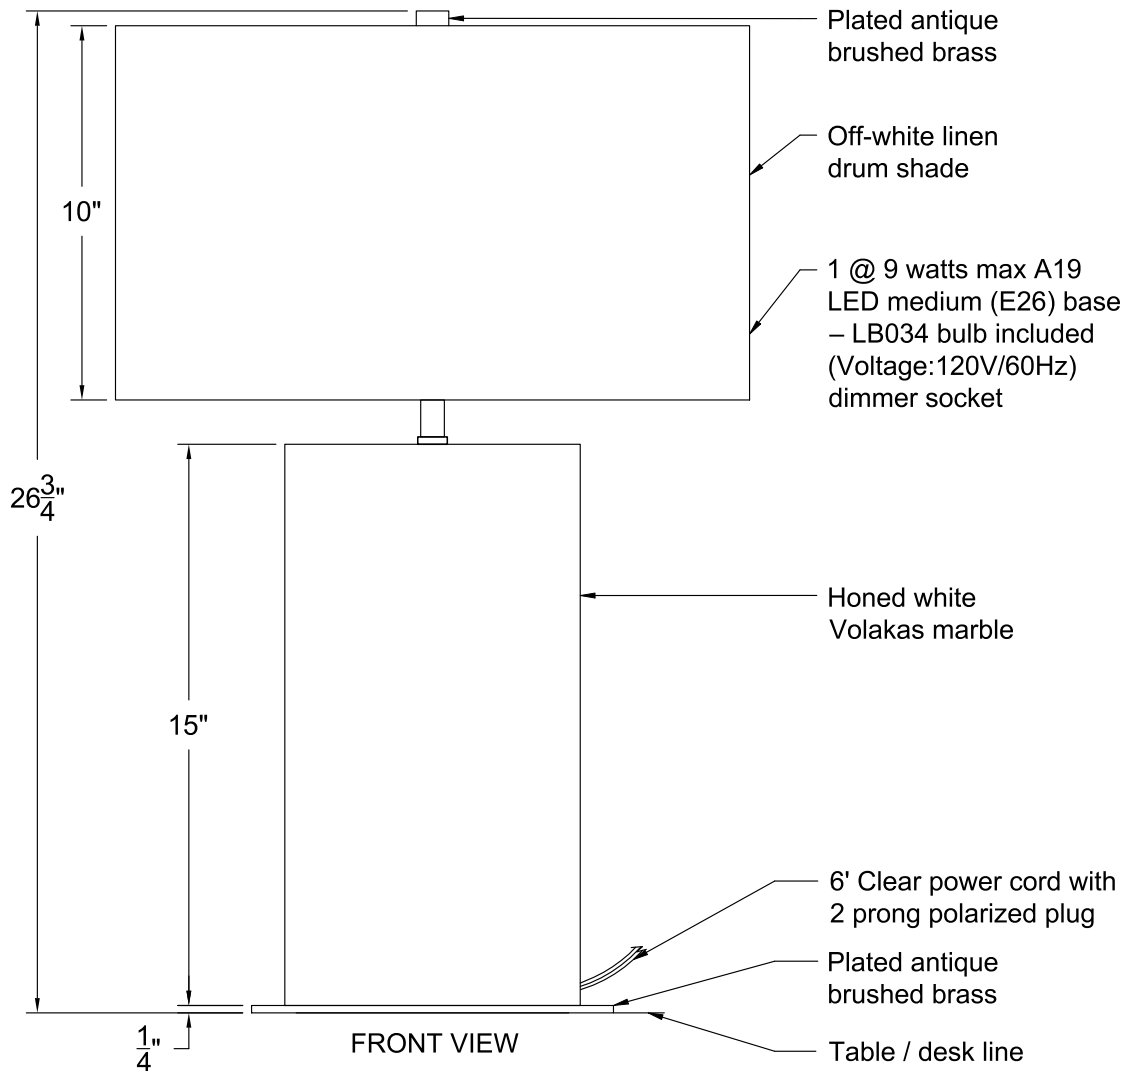

TOP VIEW

Item number:
LPT1258

Product name:
Irisa

Overall dimensions:
17"W x 26 3/4"H x 10"D

RENWIL
EST. 1967