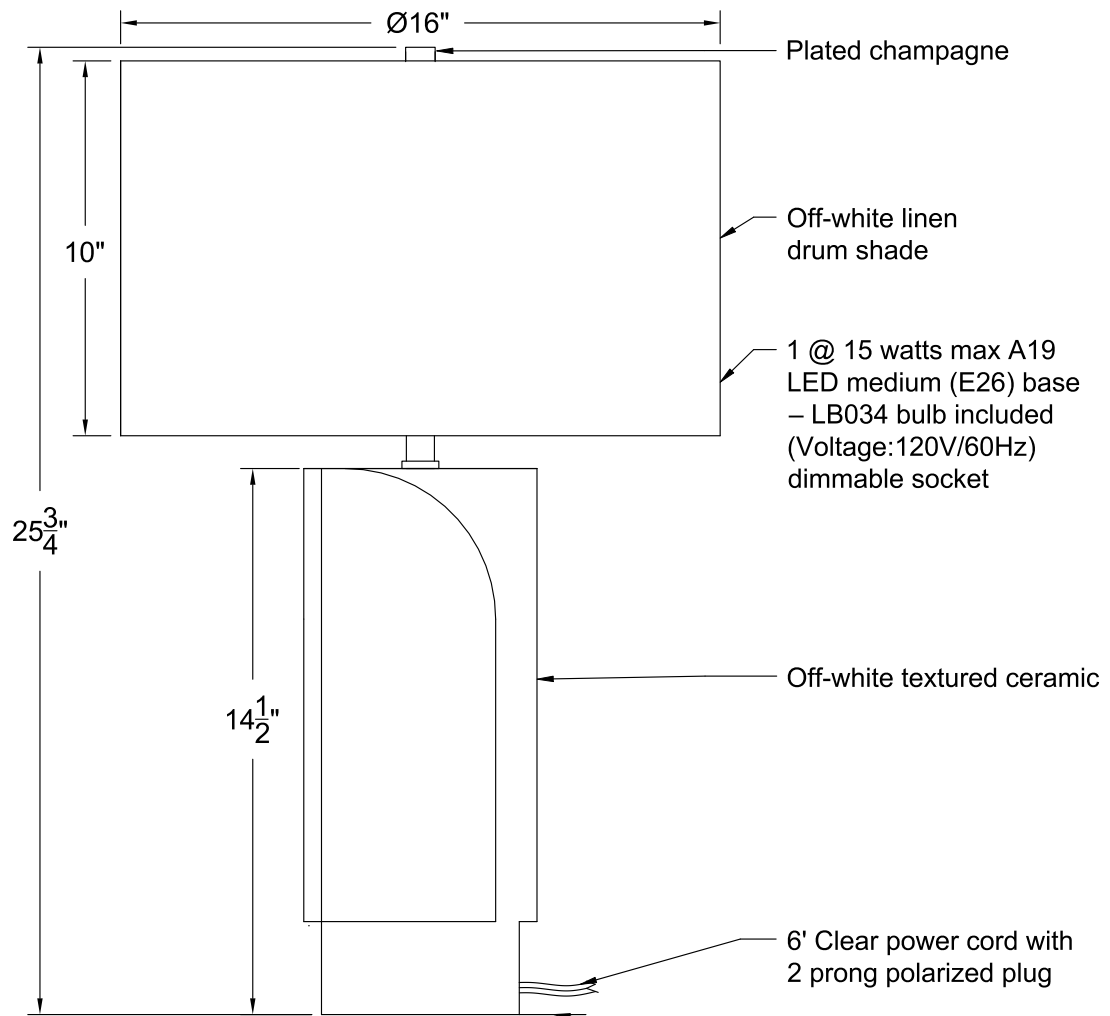

TOP VIEW

FRONT VIEW

Item number:  
LPT1286

Product name:  
Scavo

Overall dimensions:  
Ø16"DIA x 25 3/4"OAH

**RENWIL**<sup>®</sup>  
EST. 1967