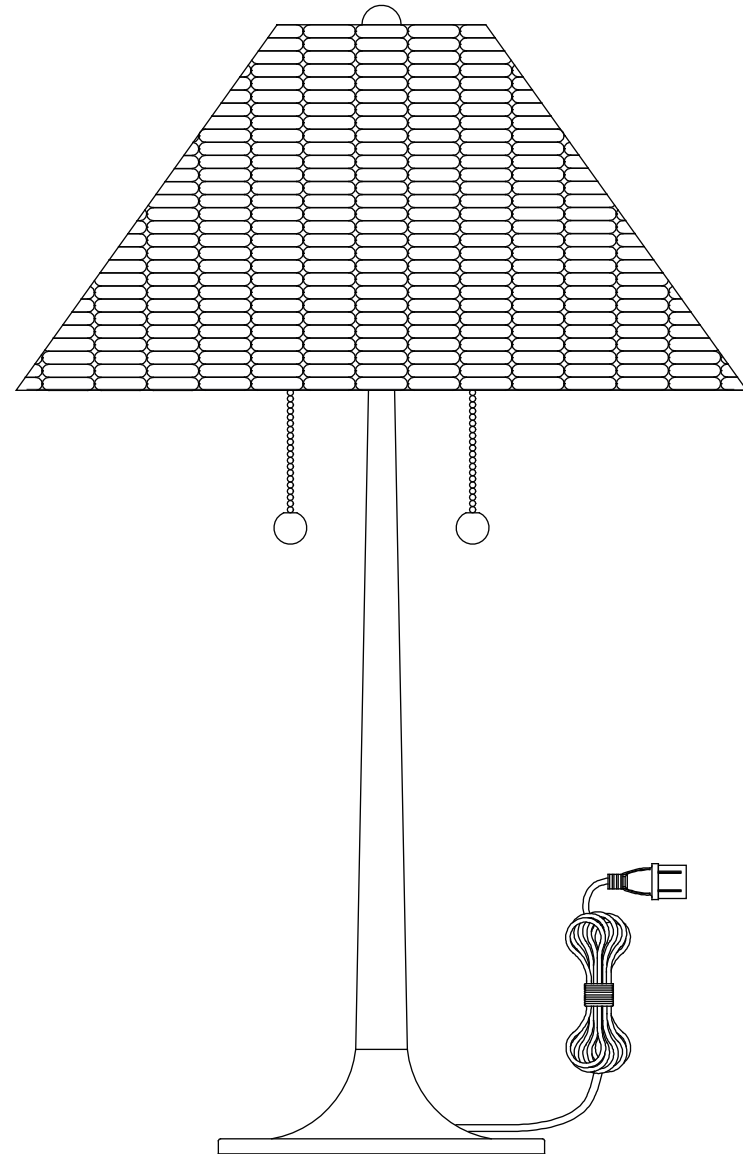

**RENWIL**<sup>®</sup>  
EST. 1967

**VIANA** c **UL** US  
LPT1300 LISTED

- Risk of fire: use max 40w incandescent type G bulb or 5.5w sbled 120v 60Hz AC only.
- Risque d'incendie: utilisé une ampoule type G 40w incandescence max ou 5.5w sbled 120v 60Hz C.A seulement.

**ENGLISH**

- LED dimmable bulb included.
- To reduce the risk of fire, electric shock or personal injury:
  - Turn off / unplug the light fixture and allow the bulb to cool before replacement;
  - Do not look directly at lighted bulb;
  - Keep materials that burn easily away from lighted bulb;
  - Never exceed maximum wattage indicated as it may cause fire;
  - For maintenance, use soft cloth to dust and clean the light fixture. Do not use surface cleaners that could damage the finish.