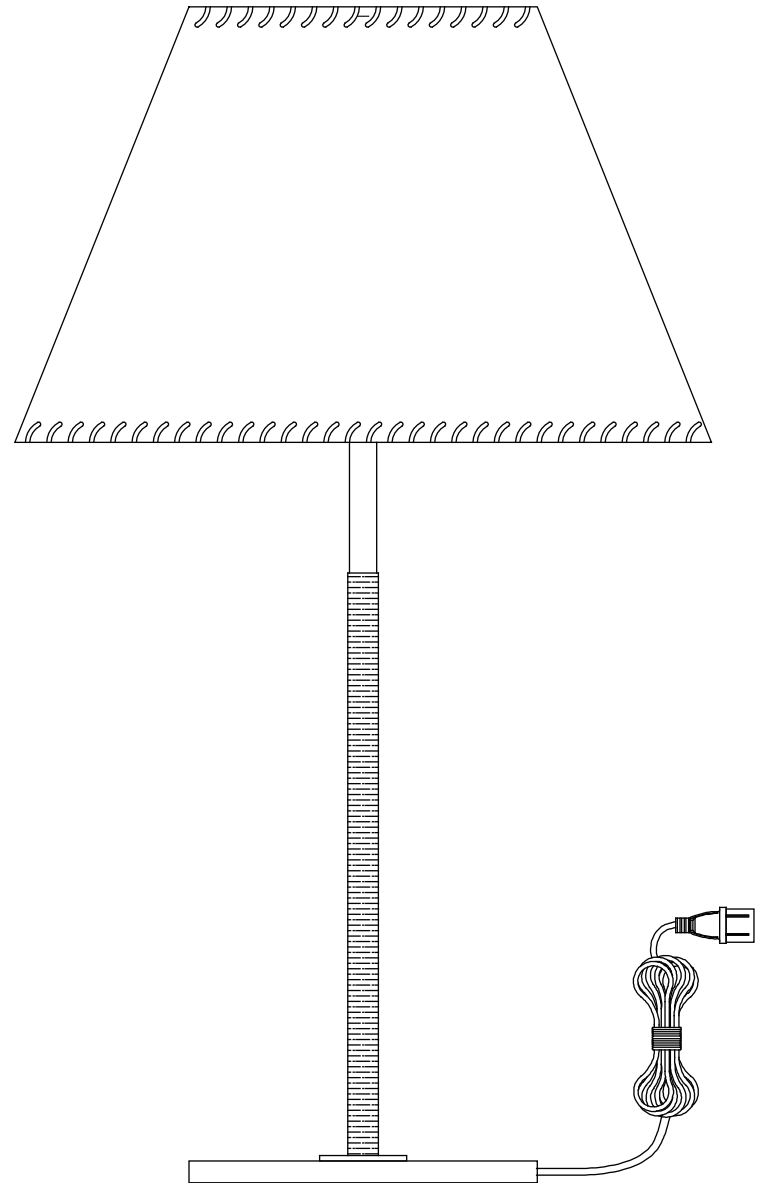

**RENWIL**<sup>®</sup>  
EST. 1967

**CAMELIA** C **UL** US  
LPT1302 LISTED

- Risk of fire: use max 60w incandescent type A bulb or 9w sbled 120v 60Hz AC only.
- Risque d'incendie: utilisé une ampoule type A 60w incandescence max ou 9w sbled 120v 60Hz C.A seulement.

**ENGLISH**

- LED dimmable bulb included.
- To reduce the risk of fire, electric shock or personal injury:
- Turn off / unplug the light fixture and allow the bulb to cool before replacement;
- Do not look directly at lighted bulb;
- Keep materials that burn easily away from lighted bulb;
- Never exceed maximum wattage indicated as it may cause fire;
- For maintenance, use soft cloth to dust and clean the light fixture. Do not use surface cleaners that could damage the finish.