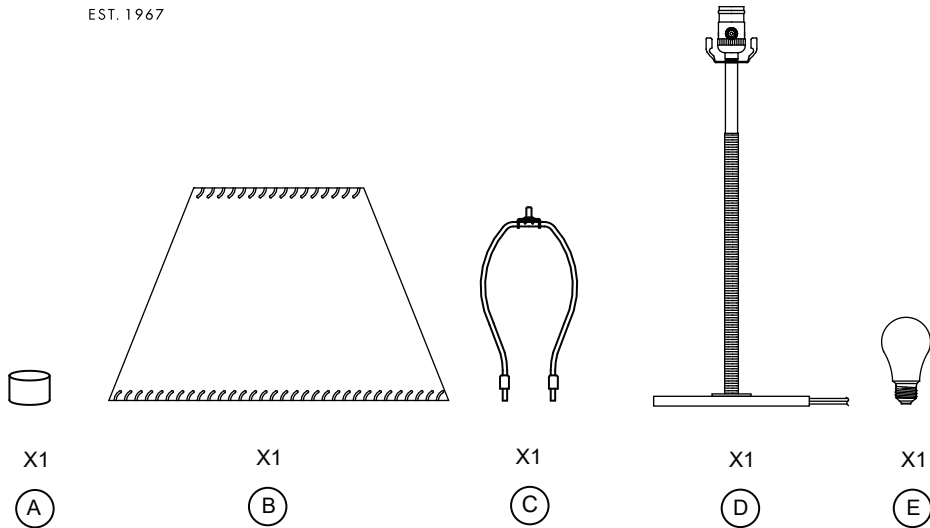

**RENWIL**<sup>®</sup>  
EST. 1967

**CAMELIA** C **UL** US  
LPT1302 LISTED

- Risk of fire: use max 60w incandescent type A bulb or 9w sbled 120v 60Hz AC only.
- Risque d'incendie: utilisé une ampoule type A 60w incandescence max ou 9w sbled 120v 60Hz C.A seulement.

**ENGLISH**

- LED dimmable bulb included.
- To reduce the risk of fire, electric shock or personal injury:
- Turn off / unplug the light fixture and allow the bulb to cool before replacement;
- Do not look directly at lighted bulb;
- Keep materials that burn easily away from lighted bulb;
- Never exceed maximum wattage indicated as it may cause fire;
- For maintenance, use soft cloth to dust and clean the light fixture. Do not use surface cleaners that could damage the finish.