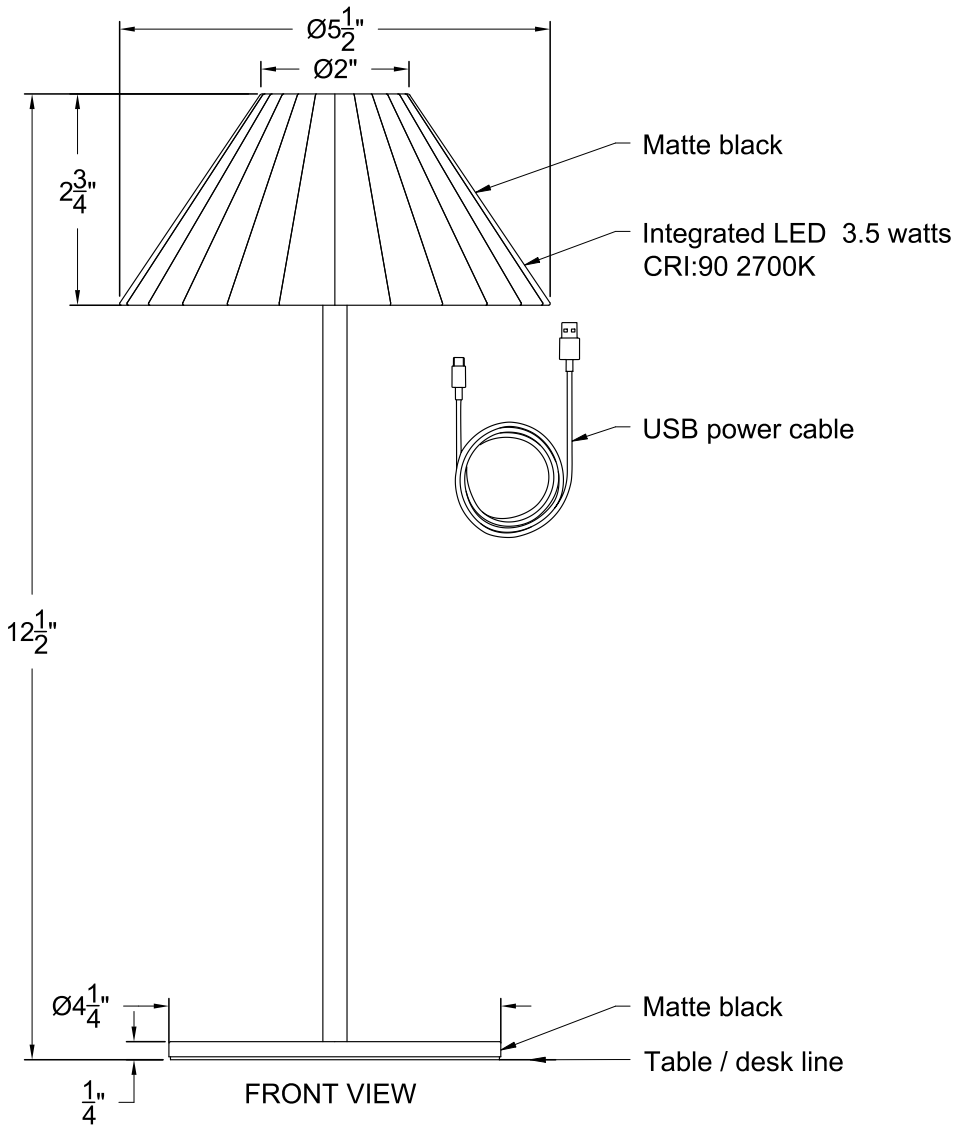

Dimmable touch screen switch

TOP VIEW

FRONT VIEW

Item number:
LPT1308

Product name:
Giada

Overall dimensions:
Ø5 1/2"DIA x 12 1/2"OAH

RENWIL[®]
EST. 1967