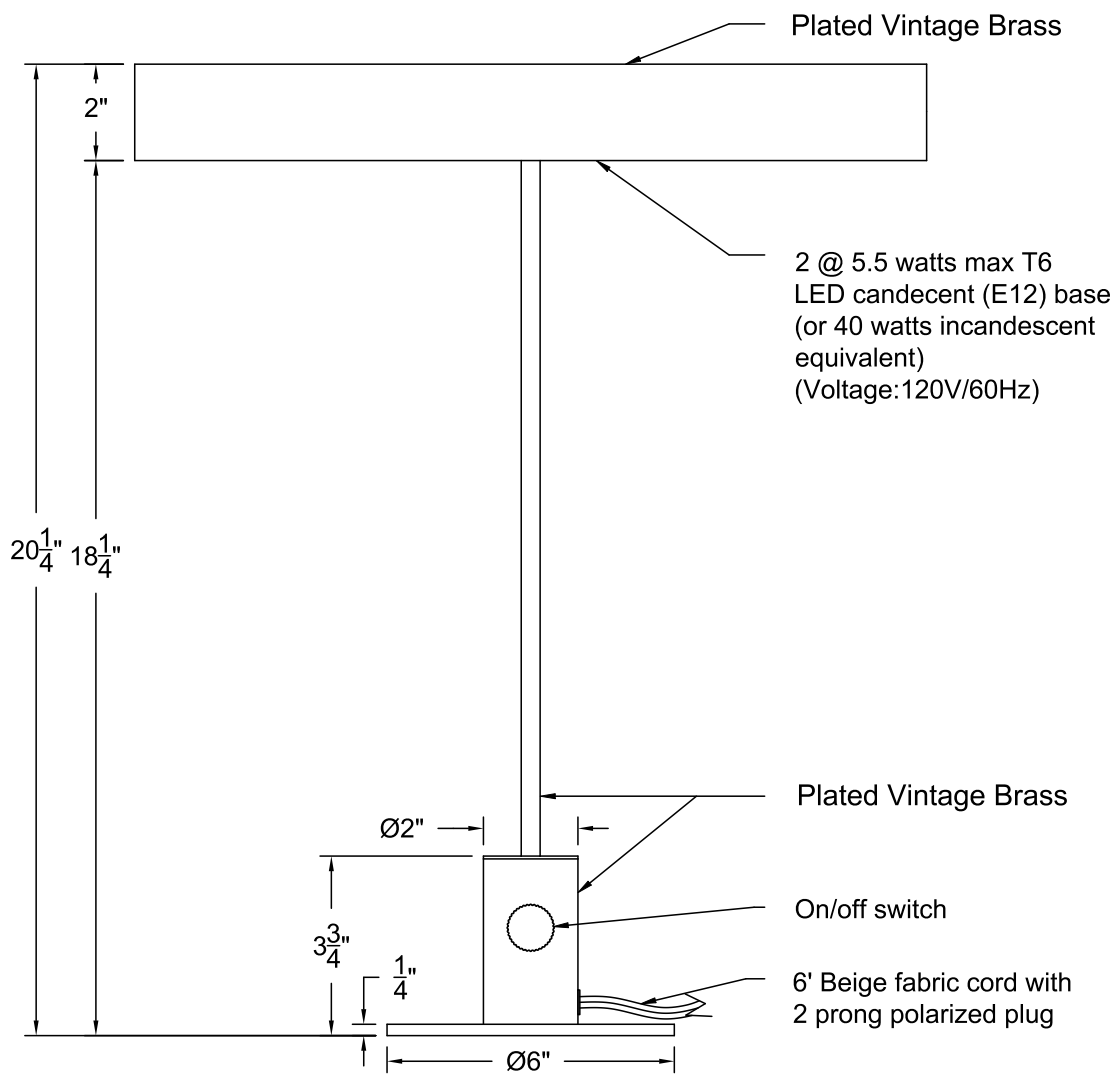

TOP VIEW

FRONT VIEW

SIDE VIEW

Plated Vintage Brass

2 @ 5.5 watts max T6
LED candecent (E12) base
(or 40 watts incandescent
equivalent)
(Voltage: 120V/60Hz)

Plated Vintage Brass

On/off switch

6' Beige fabric cord with
2 prong polarized plug

Item number:
LPT1428

Product name:
Storn

Overall dimensions:
Ø16 1/2"W x 20 1/4"H x 6"D

RENWIL
EST. 1967