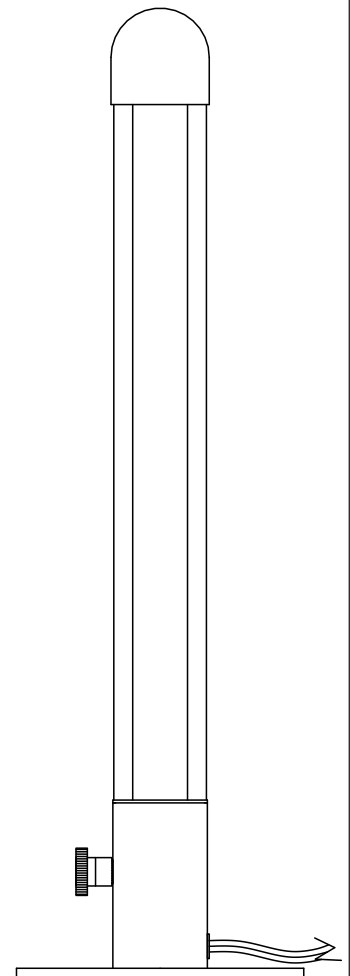

TOP VIEW

FRONT VIEW

SIDE VIEW

Plated Vintage Brass

2 @ 5.5 watts max T6
LED candecent (E12) base
(or 40 watts incandescent
equivalent)
(Voltage: 120V/60Hz)

Plated Vintage Brass

On/off switch

6' Beige fabric cord with
2 prong polarized plug

Item number:
LPT1428

Product name:
Storn

Overall dimensions:
Ø16 1/2"W x 20 1/4"H x 6"D

RENWIL
EST. 1967