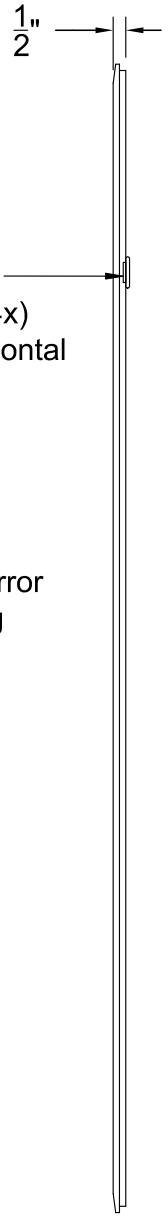

FRONT VIEW

SIDE VIEW

Mounting d-rings
at back surface (4x)
(vertical and horizontal
mounts)

Clear bevelled mirror
with MDF backing

Item number:
MT2619

Product name:
Lantana

Overall dimensions:
24"W x 36"H x 1/2"D

RENWIL[®]
EST. 1967