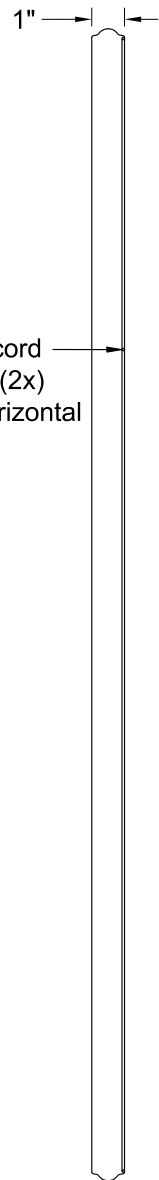

FRONT VIEW

SIDE VIEW

Mounting steel cord  
at back surface (2x)  
(Vertical and horizontal  
mounts)

Matte black

Clear mirror  
with MDF  
backing

Item number:  
MT2628

Product name:  
Lausanne

Overall dimensions:  
24"W x 36"H x 1"D

**RENWIL**<sup>®</sup>  
EST. 1967