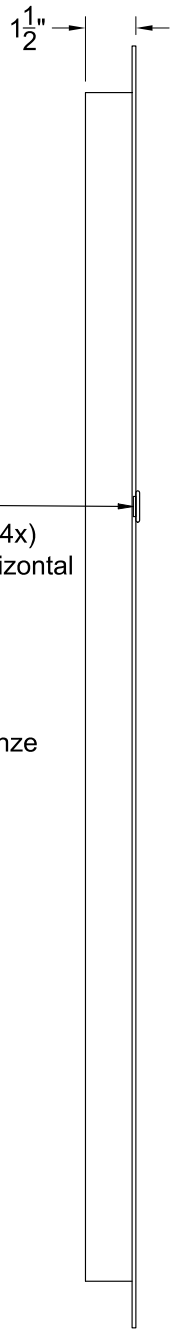

FRONT VIEW

SIDE VIEW

Mounting D-ring
at back surface (4x)
(Vertical and horizontal
mounts)

Cast aluminum
dark antique bronze

Clear mirror
with MDF
backing

Item number:
MT2632

Product name:
Almere

Overall dimensions:
24"W x 40"H x 1 1/2"D

RENWIL[®]
EST. 1967