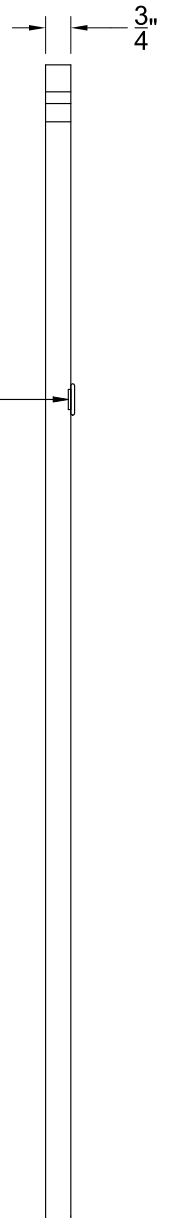

FRONT VIEW

SIDE VIEW

Mounting D-ring
at back surface (2x)
(vertical mount)

Matte black

Clear mirror
with MDF
backing

36" 34 1/4" 34"

24"
23 3/4"

3/4"

Item number:
MT2633

Product name:
Titel

Overall dimensions:
24"W x 36"H x 3/4"D

RENWIL[®]
EST. 1967