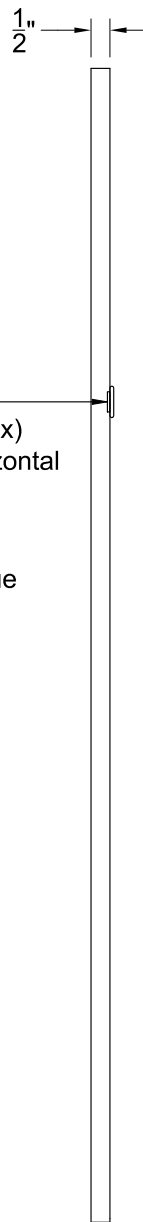

FRONT VIEW

SIDE VIEW

Mounting D-ring
at back surface (4x)
(Vertical and horizontal
mounts)

Plated dark antique
brushed brass

Clear mirror
with MDF
backing

Item number:
MT2635

Product name:
Basel

Overall dimensions:
24"W x 36"H x 1/2"D

RENWIL[®]
EST. 1967