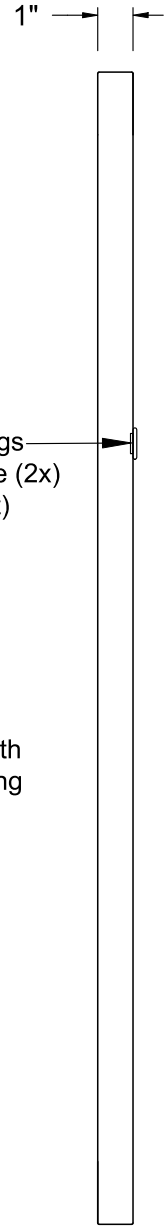

FRONT VIEW

SIDE VIEW

Mounting d-rings  
at back surface (2x)  
(vertical mount)

Natural rattan

Clear mirror with  
plywood backing

Item number:  
MT2655

Product name:  
Tally

Overall dimensions:  
24"W x 36"H x 1"D

**RENWIL**<sup>®</sup>  
EST. 1967