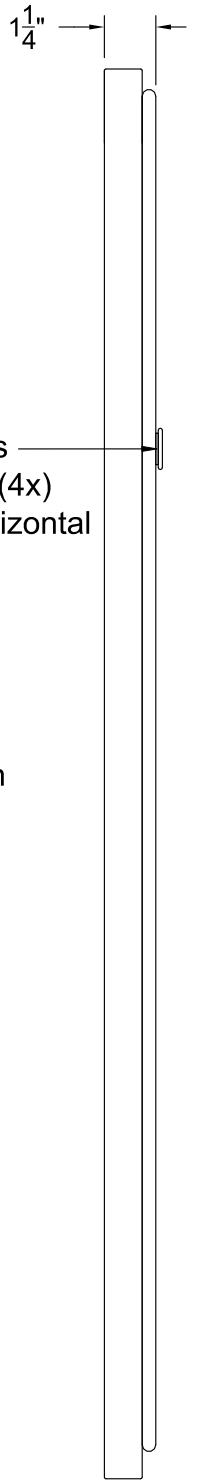

FRONT VIEW

SIDE VIEW

Mounting d-rings
at back surface (4x)
(vertical and horizontal
mounts)

Clear mirror with
MDF backing

Natural rattan

Item number:
MT2663

Product name:
Sara

Overall dimensions:
24"W x 36"H x 1 1/4"D

RENWIL®
EST. 1967