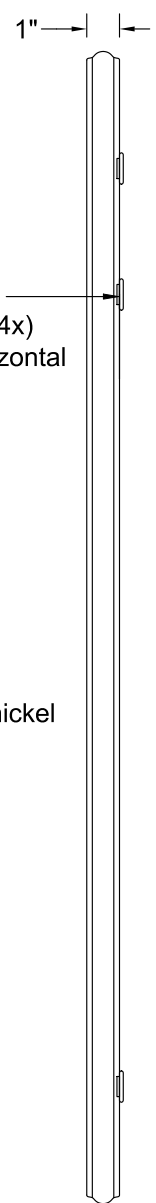

FRONT VIEW

SIDE VIEW

Mounting d-rings
at back surface (4x)
(vertical and horizontal
mounts)

Clear mirror with
MDF backing

Plated polished nickel

Item number:
MT2670

Product name:
Sylvie

Overall dimensions:
24"W x 36"H x 1"D

RENWIL[®]
EST. 1967