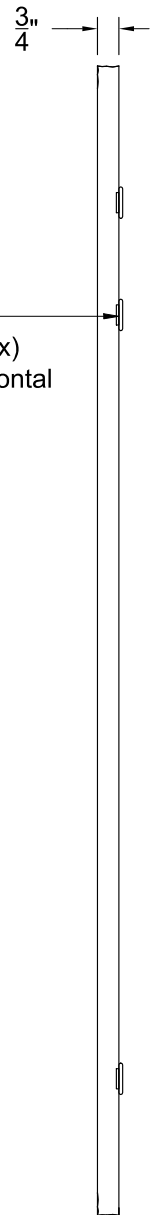

FRONT VIEW

SIDE VIEW

Mounting d-rings
at back surface (4x)
(vertical and horizontal
mounts)

Clear mirror with
MDF backing

Powder coated
matte black
cast aluminum

Item number:
MT2674

Product name:
Jorah

Overall dimensions:
24"W x 36"H x 3/4"D

RENWIL[®]
EST. 1967