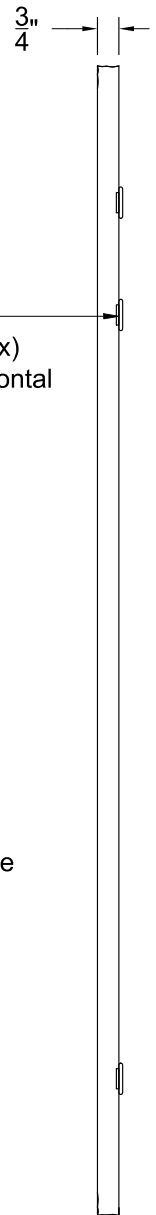

FRONT VIEW

SIDE VIEW

Mounting d-rings
at back surface (4x)
(vertical and horizontal
mounts)

Clear mirror with
MDF backing

Plated dark antique
brushed brass
cast aluminum

Item number:
MT2675

Product name:
Ivory

Overall dimensions:
24"W x 36"H x 3/4"D

RENWIL[®]
EST. 1967