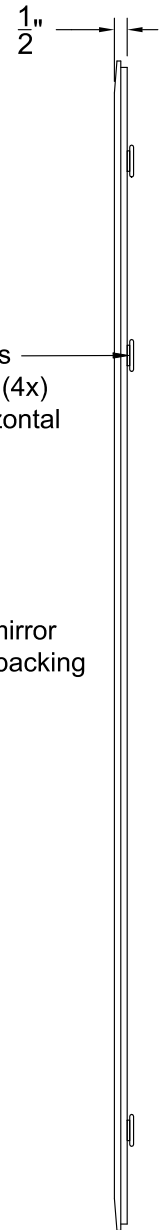

FRONT VIEW

SIDE VIEW

Mounting d-rings  
at back surface (4x)  
(vertical or horizontal  
mount)

Clear beveled mirror  
with protective backing

Item number:  
MT638

Product name:  
Yen

Overall dimensions:  
24"W x 36"H x 1/2"D

**RENWIL**<sup>®</sup>  
EST. 1967