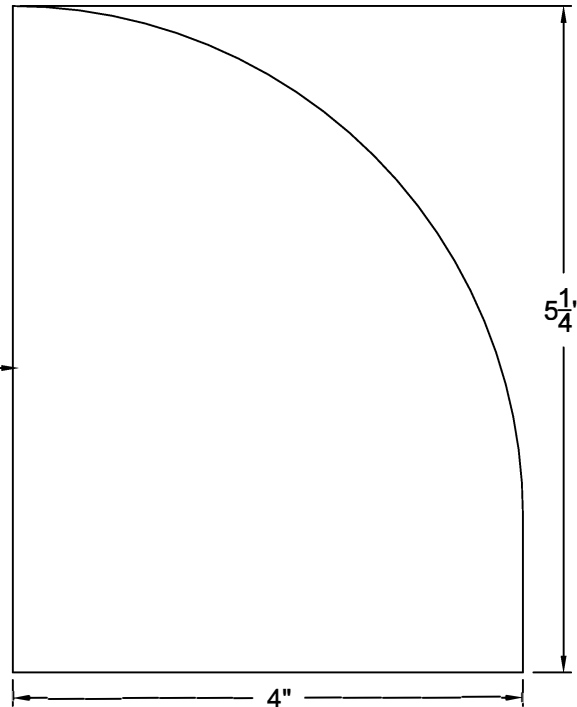

TOP VIEW

TOP VIEW

FRONT VIEW

FRONT VIEW

Item number:
STA822

Product name:
Kaleido

Overall dimensions:
4"W x 5 1/4"H x 2"D

RENWIL[®]
EST. 1967