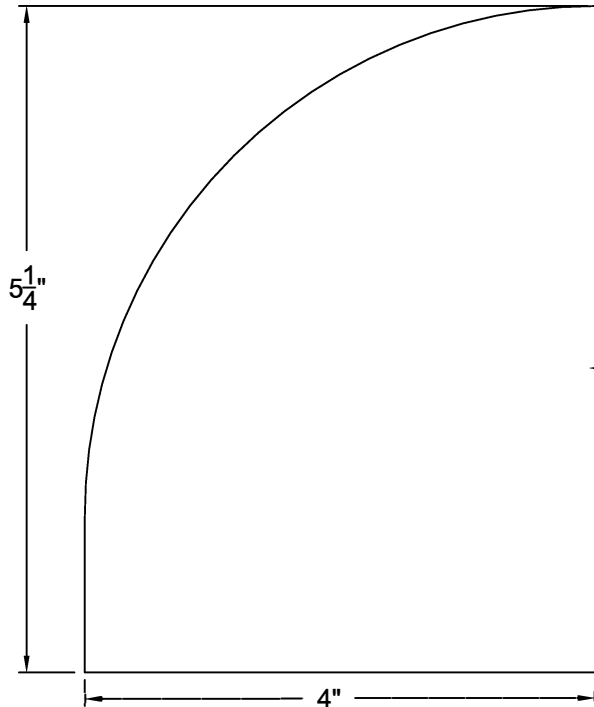

TOP VIEW

TOP VIEW

FRONT VIEW

FRONT VIEW

Item number:
STA822

Product name:
Kaleido

Overall dimensions:
4"W x 5 1/4"H x 2"D

RENWIL[®]
EST. 1967