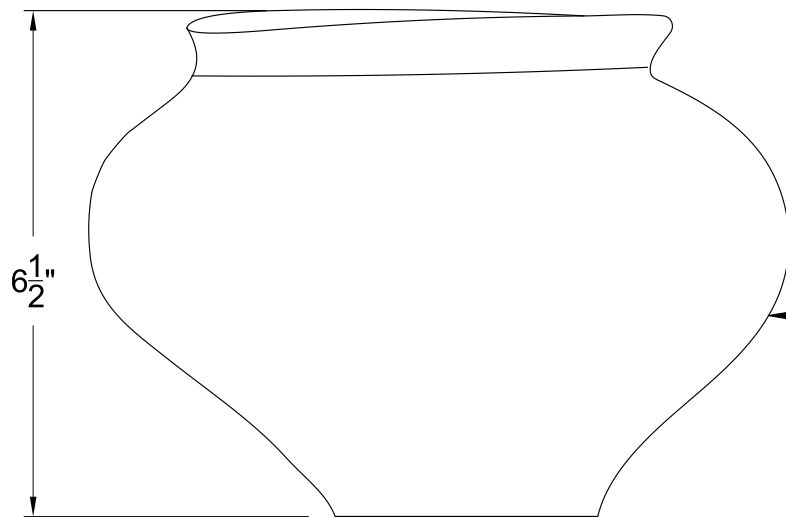

TOP VIEW

FRONT VIEW

Antique white
terracotta

SIDE VIEW

Item number:
VAS299

Product name:
Ella

Overall dimensions:
Ø8 3/4"W x 6 1/2"H x 8 3/4"D

RENWIL[®]
EST. 1967