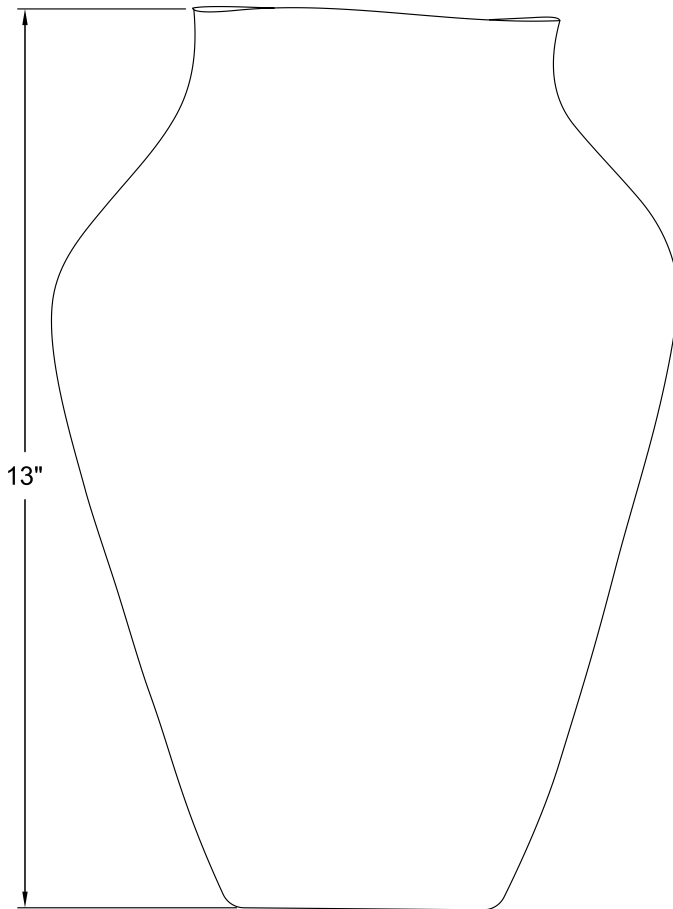

TOP VIEW

Matte white ceramic

FRONT VIEW

Item number:  
VAS302

Product name:  
Lingby

Overall dimensions:  
9"W x 13"H x 9"D

**RENWIL**<sup>®</sup>  
EST. 1967