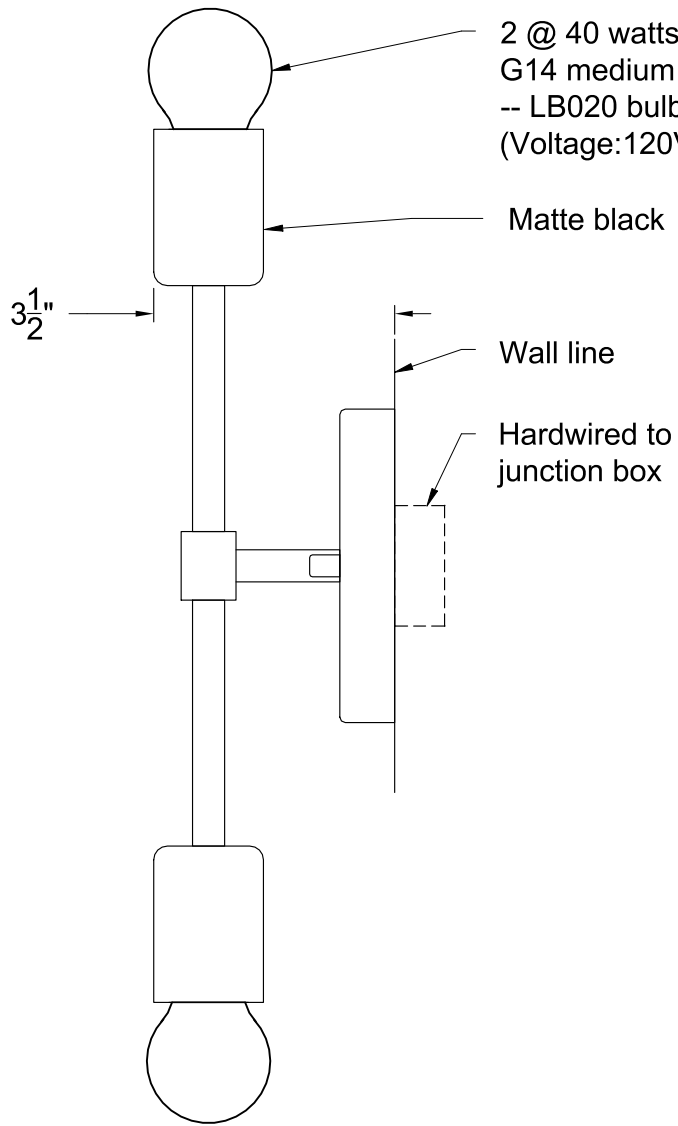

FRONT VIEW

SIDE VIEW

2 @ 40 watts max
G14 medium (E26) base
-- LB020 bulb included
(Voltage:120V/60HZ)

Matte black

Wall line

Hardwired to
junction box

Item number:
WS008

Product name:
Albany

Overall dimensions:
4 1/2"W x 12 1/2"H x 3 1/2"D

RENWIL[®]
EST. 1967