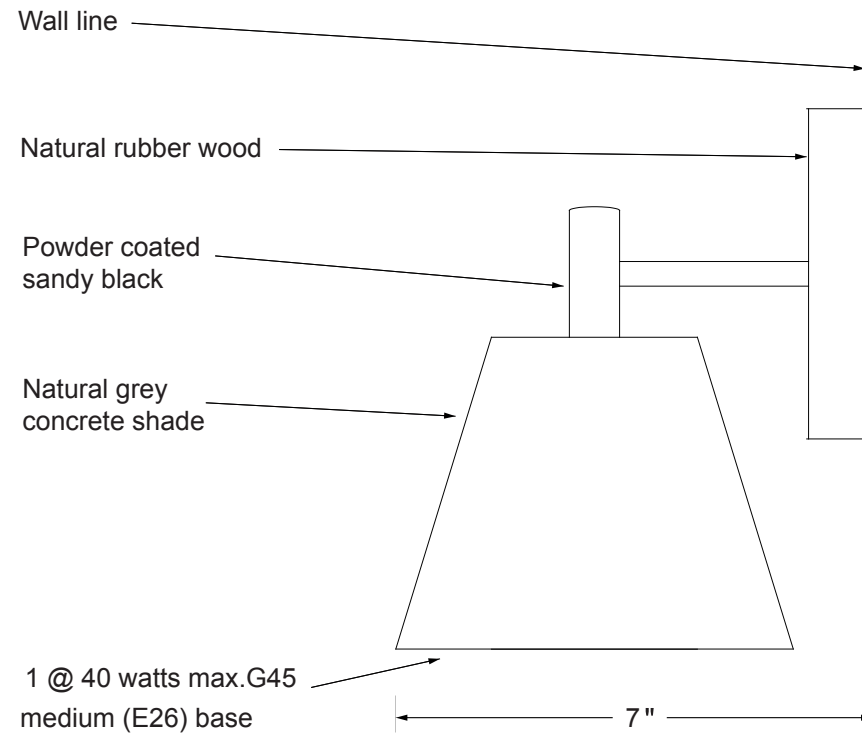

FRONT VIEW

1 @ 40 watts max. G45  
medium (E26) base  
incandescent bulb  
(or LED equivalent)  
(Voltage: 120V/60Hz)

SIDE VIEW

Item number:  
WS048

Product name:  
Turhe Bay

Overall dimensions:  
6" W x 8" H x 7" D