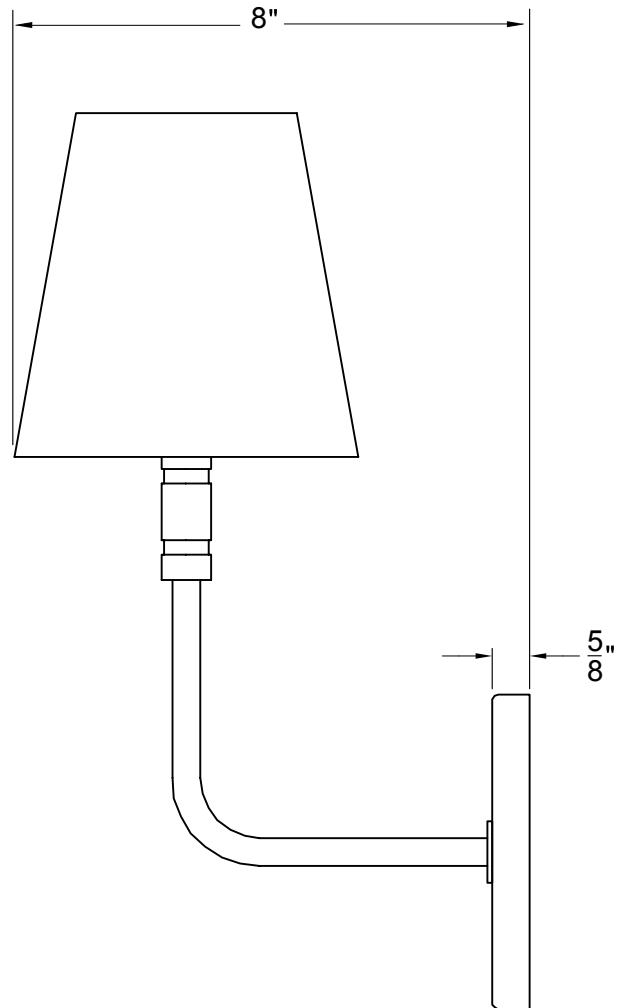

FRONT VIEW

SIDE VIEW

Item number:
WS143

Product name:
Milia

Overall dimensions:
5 1/2"W x 14 1/2"H x 8"D

RENWIL[®]
EST. 1967