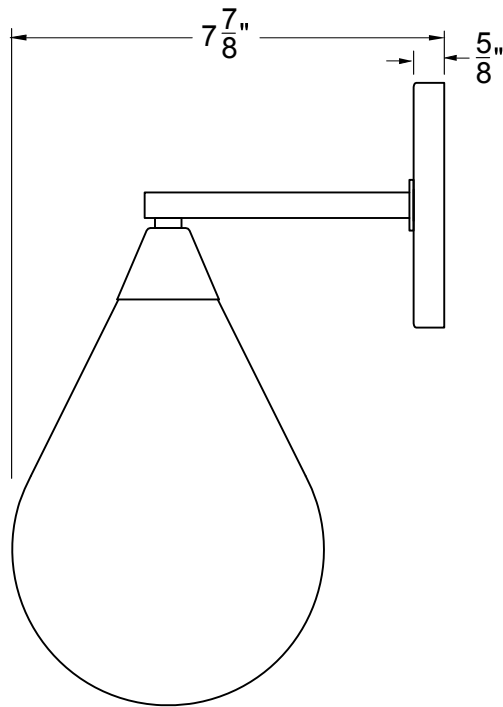

FRONT VIEW

SIDE VIEW

<p>Item number: WS151</p>	<p>Product name: Lola</p>	<p>Overall dimensions: 6"W x 12"H x 7 7/8"D</p>		<p>RENWIL[®] EST. 1967</p>
-------------------------------	-------------------------------	---	---	--