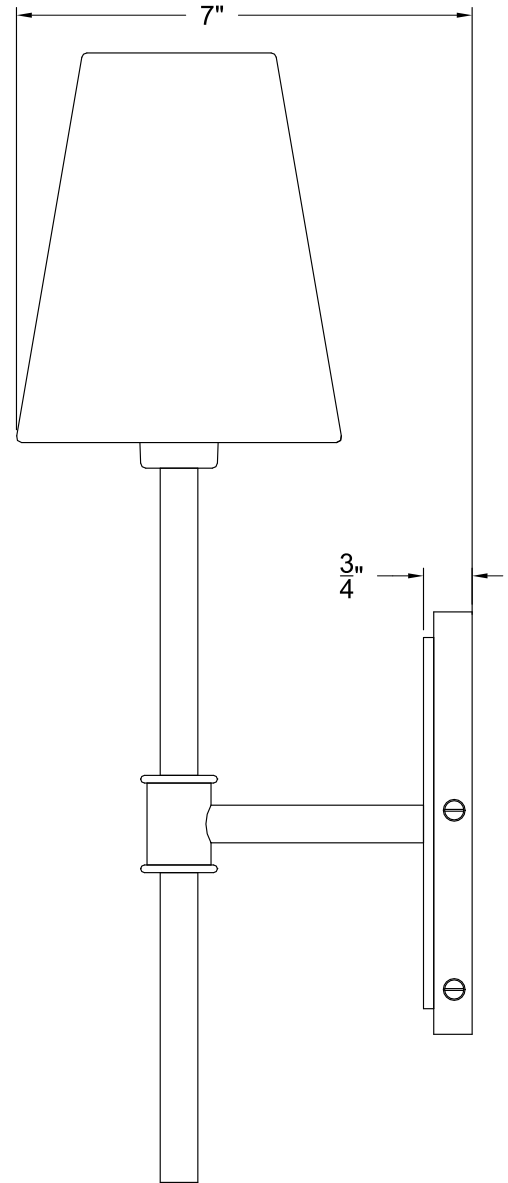

FRONT VIEW

Off-white linen tapered shade

1 @ 5.5 watts max B10 LED medium (E12) base  
 -- LB037 bulb included  
 (Voltage: 120V/60Hz)

Plated polished nickel

SIDE VIEW

Item number:  
WS168

Product name:  
Nowra

Overall dimensions:  
5"W x 17 1/4"H x 7"D

**RENWIL**<sup>®</sup>  
EST. 1967