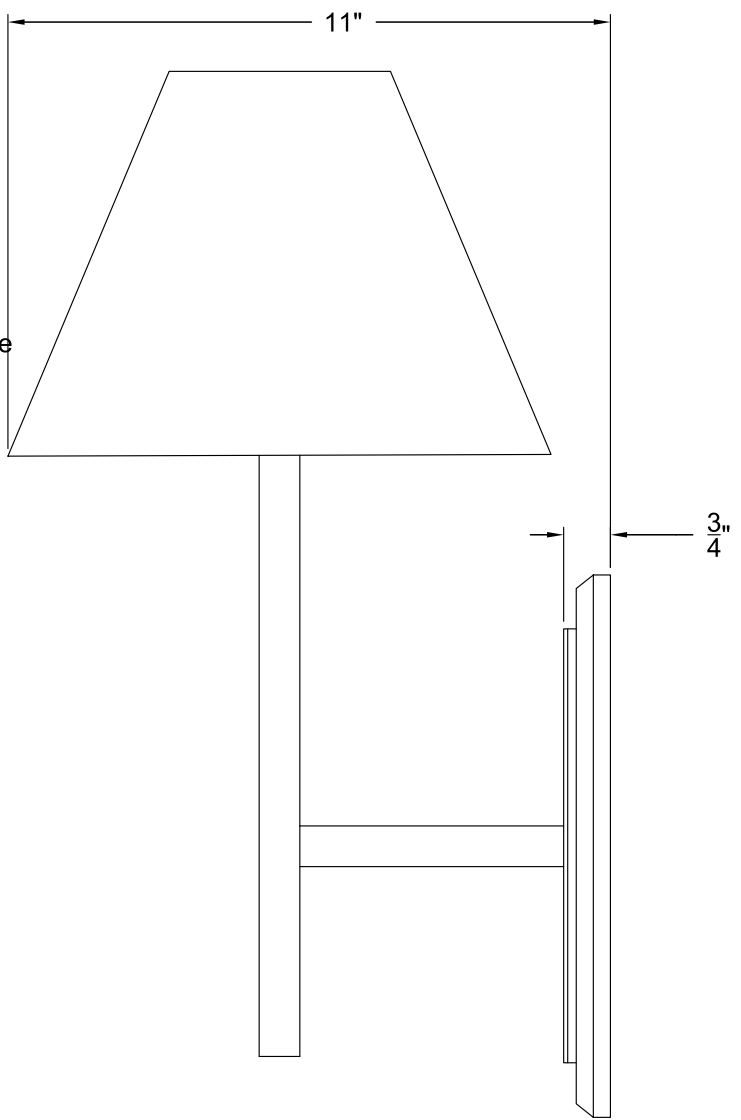

Ivory linen tapered shade

1 @ 5 watts max B LED candescent (E12) base (or 40 watts incandescent equivalent) (Voltage:120V/60Hz)

Plated dark antique brushed brass

FRONT VIEW

SIDE VIEW

Item number:
WS176

Product name:
Solaria

Overall dimensions:
10"W x 19"H x 11"D

RENWIL[®]
EST. 1967