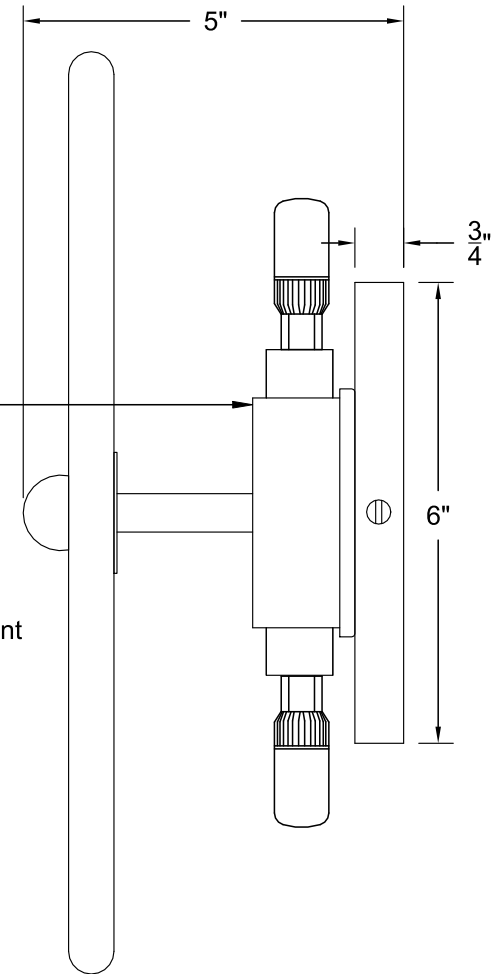

FRONT VIEW

- Ø12"
- Natural alaraster
- Powder coated dark antique bronze
- 3 @ 5.5 watts max G9 LED base (or 40 watts incandescent equivalent) (Voltage: 120V/60Hz)

SIDE VIEW

Item number:
WS179

Product name:
Lorenzo

Overall dimensions:
12"W x 12"H x 5"D

RENWIL
EST. 1967