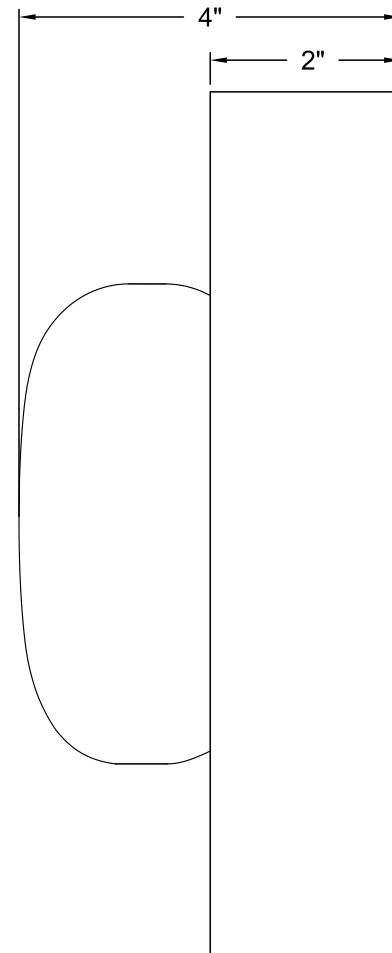

FRONT VIEW

SIDE VIEW

Item number:
WS182

Product name:
Haloa

Overall dimensions:
9"W x 9"H x 4"D

RENWIL[®]
EST. 1967