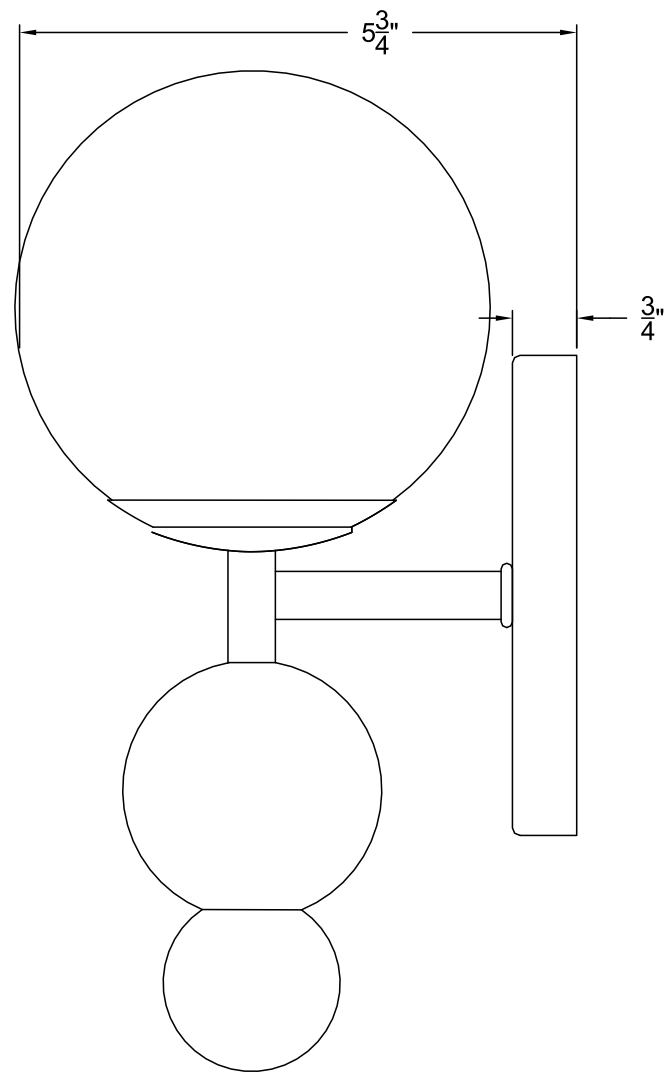

FRONT VIEW

SIDE VIEW

Item number:  
WS183

Product name:  
Celestia

Overall dimensions:  
5"W x 10 1/2"H x 5 3/4"D

**RENWIL**<sup>®</sup>  
EST. 1967